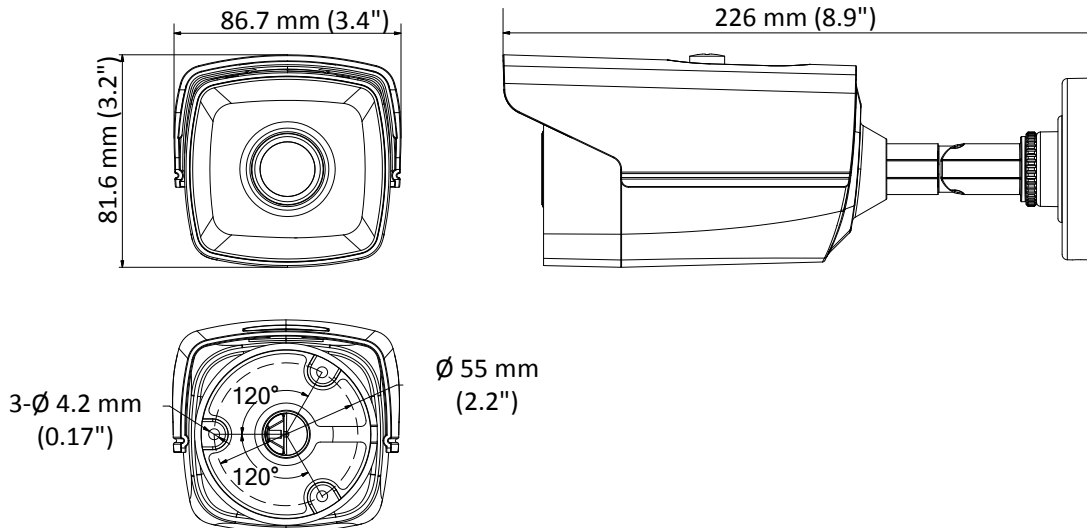

Order Model

DS-2CE16D8T-IT5E

Dimension