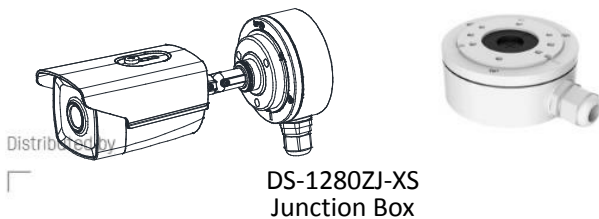

DS-2CE16D8T-IT5E 2 MP Ultra-Low Light POC Camera

Key Feature

- 2 MP, 1920 × 1080 resolution
- Ultra-Low Light
- 130 dB true WDR, 3D DNR
- 3.6 mm, 6 mm, 8 mm, 12 mm fixed focal lens
- Smart IR, up to 80 m IR distance
- Power over coaxial
- IP67

Specification

Camera	
Image Sensor	2 MP CMOS
Signal System	PAL/NTSC
Frame Rate	PAL: 1080p@25fps NTSC: 1080p@30fps
Resolution	1920 (H) × 1080 (V)
Min. Illumination	0.003 Lux @ (F1.2, AGC ON), 0 Lux with IR
Shutter Time	PAL: 1/25 s to 1/50, 000 s NTSC: 1/30 s to 1/50, 000 s
Slow Shutter	Max. 16 times
Lens	3.6 mm, 6 mm, 8 mm, 12 mm fixed lens
Horizontal Field of View	82.6° (3.6 mm), 54.4° (6 mm), 38° (8 mm), 24.4° (12 mm)
Lens Mount	M12
Day & Night	ICR
WDR (Wide Dynamic Range)	≥130 dB
Angle Adjustment	Pan: 0° to 360°, Tilt: 0° to 180°, Rotate: 0° to 360°
Menu	
Image Mode	STD/HIGH-SAT
AGC	Yes
Day/Night Mode	Auto/Color/BW (Black and White)
White Balance	Auto/Manual
AE (Auto Exposure) Mode	WDR/BLC/HLC/Global
Privacy Mask	4 programmable privacy masks
Motion Detection	4 programmable motion areas
Noise Reduction	3D DNR
Language	English
Function	Brightness, Sharpness, Mirror, Smart IR
Interface	
Video Output	1 HD analog output
General	
Operating Conditions	-40 °C to 60 °C (-40 °F to 140 °F), humidity: 90% or less (non-condensing)
Power Supply	12 VDC ± 25%/PoC.at
Power Consumption	Max. 5.8 W
Protection Level	IP67
Material	Metal
IR Range	Up to 80 m
Communication	HIKVISION-C
Dimensions	86.7 mm × 81.6 mm × 226 mm (3.41" × 3.23" × 8.67")
Weight	Approx. 680 g (1.5 lb.)

Order Model

DS-2CE16D8T-IT5E

Dimension

Accessory

DS-1280ZJ-XS
Junction Box

HIKVISION®

Headquarters

No.555 Qianmo Road, Binjiang District,
Hangzhou 310051, China
T +86-571-8807-5998
overseasbusiness@hikvision.com