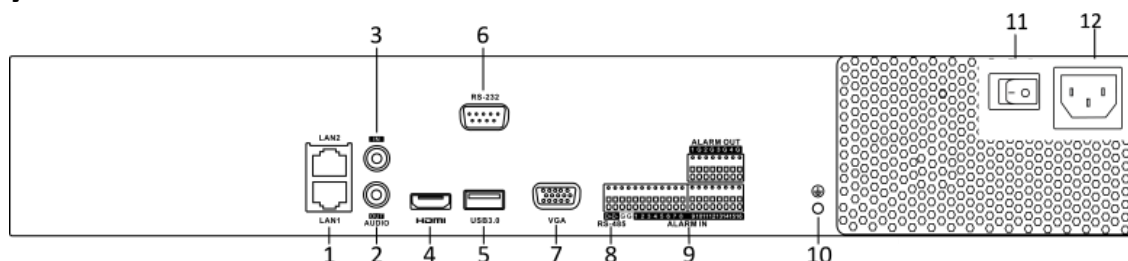

Physical Interfaces

Index	Description	Index	Description
1	LAN1 and LAN2 Interfaces	7	VGA Output (DB9 Connector)
2	AUDIO OUT	8	RS-485 Serial Interface
3	AUDIO IN	9	Controller Port, Alarm In/Alarm Out
4	HDMI Interface	10	GND
5	USB 3.0 Interface	11	100 to 240 VAC power supply
6	RS-232 Serial Interface	12	Power Switch