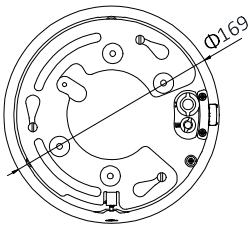

Order Model

DS-2DE4A225IW, 12 VDC & PoE+ (802.3 at, class4)

Dimensions

Unit: mm