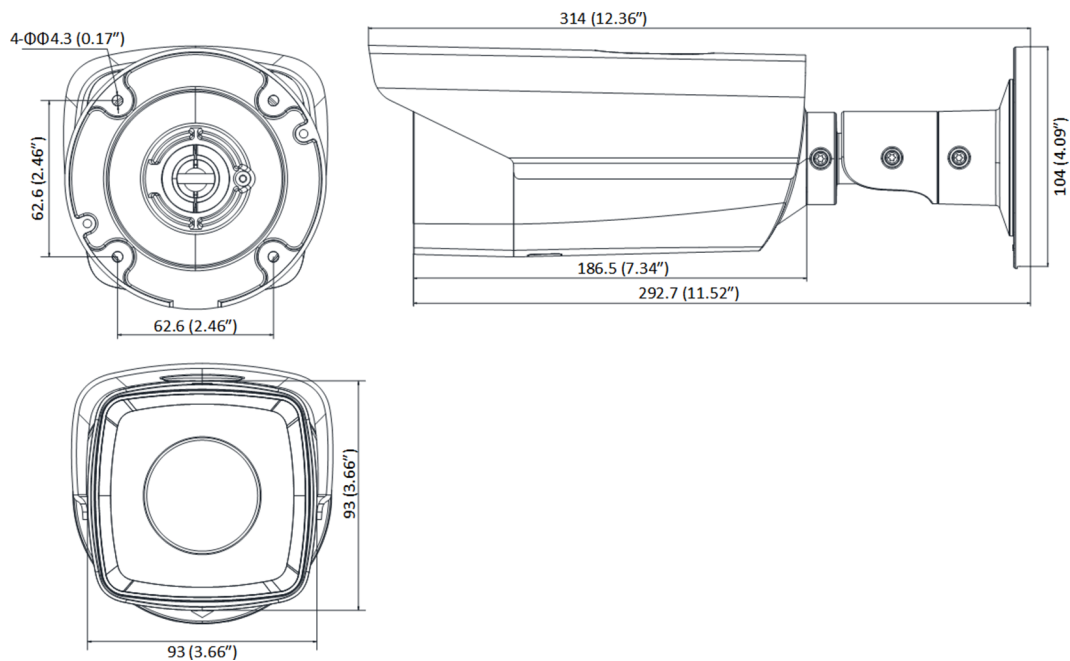

Available Model

DS-2TD2136-35

Dimensions

Distributed by

**HIKVISION®****Headquarters**

No.555 Qianmo Road, Binjiang District,
Hangzhou 310051, China
T +86-571-8807-5998
overseasbusiness@hikvision.com

Hikvision USA
T +1-909-895-0400
sales.usa@hikvision.com