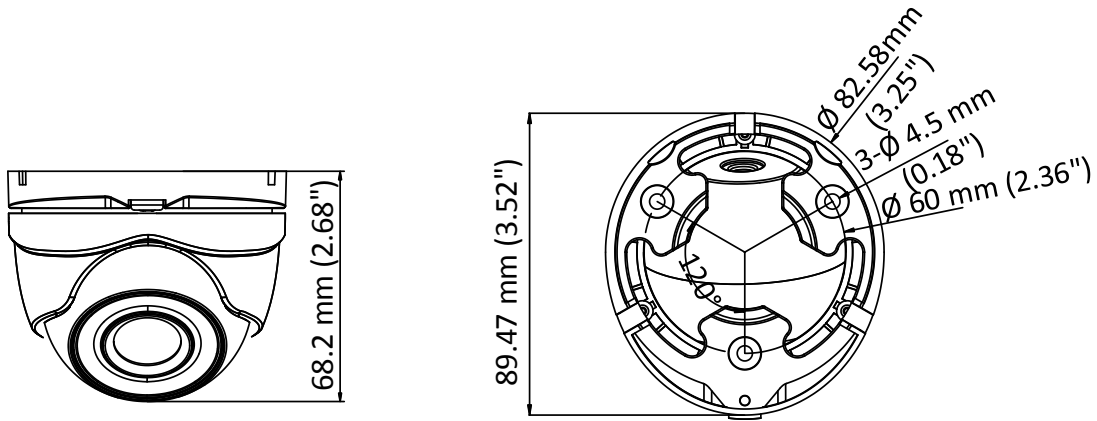

DS-2CE56D8T-ITME 2 MP Ultra-Low Light POC Camera

Key Feature

- 2 MP, 1920 × 1080 resolution
- Ultra-Low Light
- 130 dB true WDR, 3D DNR
- 2.8 mm, 3.6 mm, 6 mm fixed focal lens
- Smart IR, up to 30 m IR distance
- Power over coaxial
- IP67

Specification

Camera	
Image Sensor	2 MP CMOS
Signal System	PAL/NTSC
Frame Rate	PAL: 1080p@25fps NTSC: 1080p@30fps
Resolution	1920 (H) × 1080 (V)
Min. Illumination	0.003 Lux @ (F1.2, AGC ON), 0 Lux with IR
Shutter Time	PAL: 1/25 s to 1/50, 000 s NTSC: 1/30 s to 1/50, 000 s
Slow Shutter	Max. 16 times
Lens	2.8 mm, 3.6 mm, 6 mm fixed lens
Horizontal Field of View	103.5° (2.8 mm), 82.6° (3.6 mm), 54.4° (6 mm)
Lens Mount	M12
Day & Night	ICR
WDR (Wide Dynamic Range)	≥130 dB
Angle Adjustment	Pan: 0° to 360°, Tilt:0° to 75°, Rotate: 0° to 360°
Menu	
Image Mode	STD/HIGH-SAT
AGC	Yes
Day/Night Mode	Auto/Color/BW (Black and White)
White Balance	Auto/Manual
AE (Auto Exposure) Mode	WDR/BLC/HLC/Global
Privacy Mask	4 programmable privacy masks
Motion Detection	4 programmable motion areas
Noise Reduction	3D DNR
Language	English
Function	Brightness, Sharpness, Mirror, Smart IR
Interface	
Video Output	1 HD analog output
General	
Operating Conditions	-40 °C to 60 °C (-40 °F to 140 °F), humidity: 90% or less (non-condensing)
Power Supply	12 VDC ± 25%/PoC.af
Power Consumption	Max. 3.6 W
Protection Level	IP67
Material	Metal
IR Range	Up to 30 m
Communication	HIKVISION-C
Dimensions	89.47 mm × 68.2 mm (3.52" × 2.68")
Weight	Approx. 250 g (0.55 lb.)

Order Model

DS-2CE56D8T-ITME.

Dimension

Accessory

Distributed by

DS-1272ZJ-110-TRS
Wall Mount

DS-1275ZJ-SUS
Vertical Pole Mount

DS-1276ZJ-SUS
Corner Mount