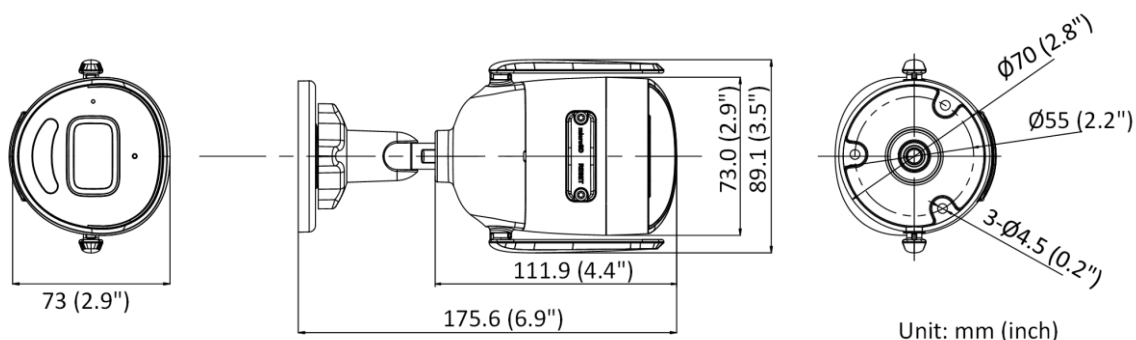

Weight	Approx. 350 g (0.8 lb.)
Others	
Camera Case Type	Bullet
Min. Illumination	Color: 0.005 Lux @ (F1.6, AGC ON),B/W: 0 Lux with IR
Shutter Speed	1/3 s to 1/100,000 s
Day &Night	IR cut filter
WDR	Digital WDR
Angle Adjustment	Pan: 0° to 360°, tilt: 0° to 90°, rotate: 0° to 360°
Protection Level	IP66
Material	Base: Metal, front cover: Metal, back cover: Plastic
Wi-Fi Support	Yes
NVR	
Video and Audio	
IP Video Input	8-ch
Incoming/Outgoing Bandwidth	50 Mbps/40 Mbps
HDMI/VGA Output	1-ch, resolution: 1920 × 1080/60Hz, 1280 × 1024/60Hz, 1280 × 720/60Hz, 1024 × 768/60Hz HDMI/VGA simultaneous output
Audio Output	1-ch, RCA (linear, 1 KΩ)
Decoding	
Video Resolution	4 MP/3 MP/1080p/UXGA /720p/VGA/4CIF/DCIF/ 2CIF/CIF/QCIF
Synchronous Playback	8-ch
Capability	4-ch@4 MP (12 fps)/4-ch@1080p (25 fps)
Network	
Network Interface	1, RJ-45 10/100 Mbps self-adaptive Ethernet interface
Network Protocol	IPv6, UPnP™, NTP, SADP, DHCP
Remote Connection	16
Wi-Fi	
Frequency Band	2.4 GHz
Antenna Structure	2 × 2MIMO
Transmission Speed	144 Mbps
Transmission Standard	IEEE 802.11b/g/n
Auxiliary Interface	
SATA	1
Capacity	Up to 6 TB capacity for each disk
USB Interface	Rear panel: 2 × USB 2.0
General	
Power Supply	12 VDC, 1.6 A
Consumption (without HDD and PoE off)	≤ 10 W
Working Temperature	-10 °C to 55 °C (14 °F to 131 °F)
Working Humidity	10% to 90%
Dimension (W × D × H)	265 × 246 × 48 mm (10.4" × 9.7" × 1.9")
Weight (without hard disk)	≤ 1.6 kg (without HDD, 3.5 lb.)

▪ **Available Model**

NK844W0H(E)

▪ **Dimension**

Unit: mm (inch)

- Accessory
- Optional

Headquarters

No.555 Qianmo Road, Binjiang District,
Hangzhou 310051, China
T +86-571-8807-5998
www.hikvision.com

Follow us on social media to get the latest product and solution information.