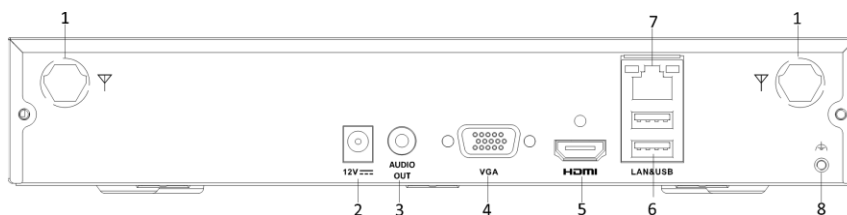

Kit	
Accessories	Power adaptor: 4 × IPC power adaptors, 1 × NVR power adaptor Ethernet cable: RJ45, Cat5e UTP, 1 m.
Certification	CE
Weight (with package)	≤ 7 kg (15.4 lb.)

▪ **Physical Interface**