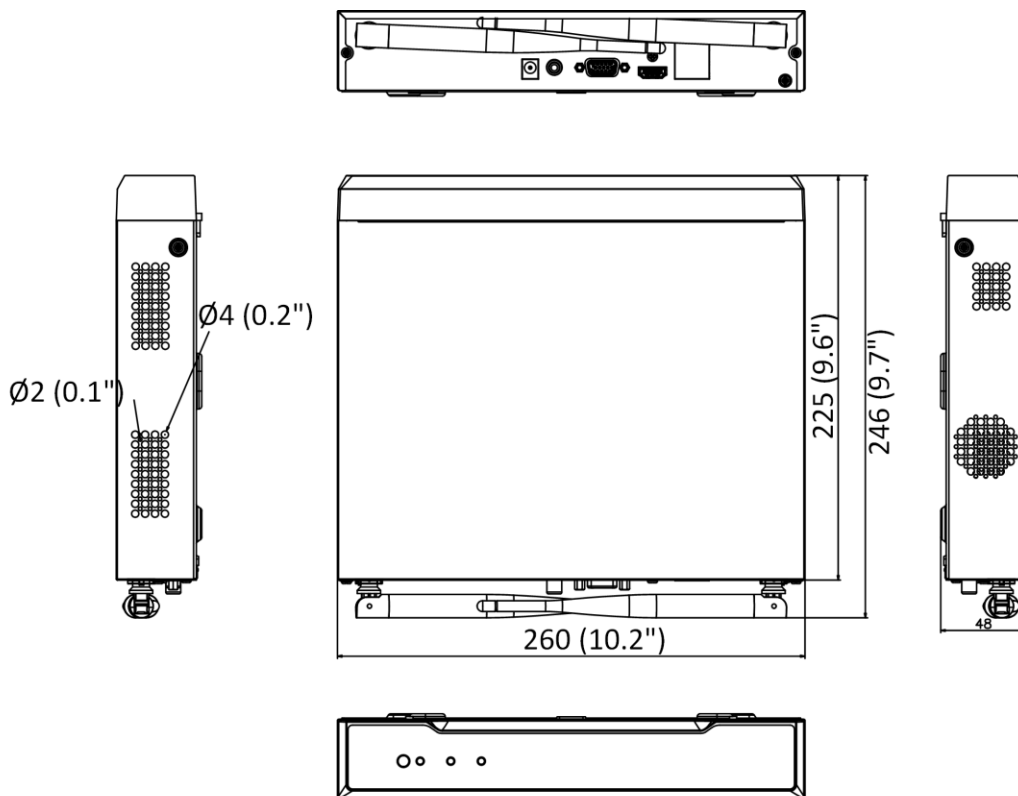

Unit: mm (inch)

- Accessory
- Optional