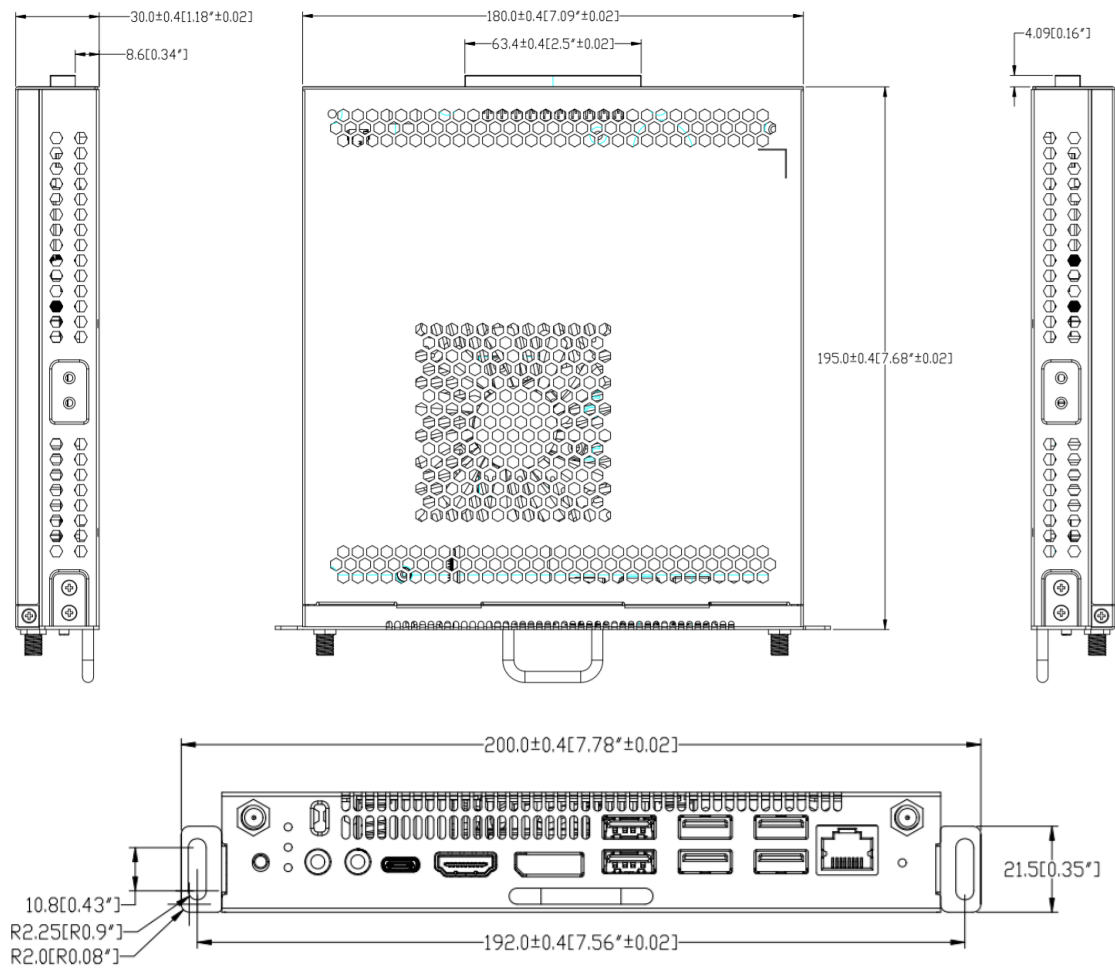

▪ Specification

Built-in System	
Operation System	WIN11 ENT
Processor	Intel® Core, i5-12450H, 12th
CPU Clock Speed	2.0 GHz Base, 4.4GHz Turbo
CPU Cores	8
CPU Threads	12
Memory	8G
Graphics	Intel® UHD Graphics 750
Platform Architecture	Intel® Alder Lake H
Cooling System	Single Brass & Single Fan
Storage	256G
Interface	
Video & Audio Input	Audio in *1
Video & Audio Output	HDMI1.4 * 1; DP 1.2* 1 ; Audio out *1
Network Interface	RJ45 (10/100/1000 Mbps) * 1 WIFI 6
Data Transmission Interface	Bluetooth 5.2 USB 3.0 * 4 ; USB 2.0 * 2 ; Type-C * 1
Antenna	2
Power	
Standby Consumption	0.5W
Input Voltage	12V-19V DC
Max. Consumption	95W
General	
Product Dimensions (W × H × D)	195×30×180mm
Package Dimensions (W × H × D)	Carton with a single module : 308 * 80 * 278 mm Carton with five modules : 420 * 298 * 320 mm
Net Weight	About 1.22kg
Gross Weight	Carton with a single module : about 1.36 kg Carton with five modules : about 7.50 kg
Color	Black
Working Environment	
Working Temperature	0°C - 40°C
Working Humidity	10%-90%
Storage Temperature	-20°C - 60°C
Storage Humidity	10%-90%

▪ Available Model

DS-D5AC12T5-8S2/Without License

DS-D5AC12T5-8S2

DS-D5AC12T5-8S2/(蒙古-S)

▪ **Dimension**

▪ **Accessory**

▪ **Optional**

DS-D5B65RB/C 65-inch 4K	DS-D5B75RB/C 75-inch 4K	DS-D5B86RB/C 86-inch 4K	DS-D5B65RB/D 65-inch 4K	DS-D5B75RB/D 75-inch 4K
Interactive Display	Interactive Display	Interactive Display	Interactive Flat Panel	Interactive Flat Panel