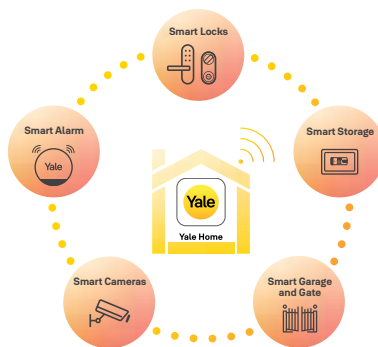

Grant access to trusted individuals with your phone using the Yale Home app and see when your door is accessed thanks to the detailed Activity Feed. Provide guests with more keyless accessories such as the Yale Dot or the Yale Smart Keypad.

Interoperability

Works seamlessly with other Yale products and leading partners like voice assistants, Airbnb, and Samsung Smart Things.

- Keyless access
- Activity Feed
- Real-time notifications
- Guest management
- Multiple connectivity options
- Connect and control all your Yale smart products from a single app

Trusted every day

Specifications

Lock compatibility	Compatible with Euro Profile Cylinders that protrude at least 3mm and 22mm Round Cylinders. If you don't have a compatible Euro Profile Cylinder, the Yale Linus® Adjustable Cylinder can be purchased separately.
Compatible Smartphone	Yale Home app for your iOS or Android smartphone.
Communication	Matter, Bluetooth 5.3 and Wi-Fi 2.4 -5 GHz
Two-factor security	Your Yale Home account is protected with 2-factor authentication, which means that on top of your password, the system will check your identity based on either an email or phone number.
Encryption	128-bit AES encryption
Product dimensions (W x H x D)	51.7mm x 146.2mm x 45.75mm (without thumb turn)
Weight	662g
Finish	Matte Black and Silver
Speaker	Yes
Battery type	Rechargeable battery pack with 2x 18650 Li-ion cells
Battery life	Up to 6 months
Battery recharging	USB-C. 1.5 - 4.5 hours depending on charger
SKU Numbers	Black: 05/103210/MB Silver: 05/103210/SI

Smart together

Works with leading partners and voice assistants.

Connects with:

Connect other products from our Yale Smart Security Ecosystem to open even more possibilities. Check out website for more info.