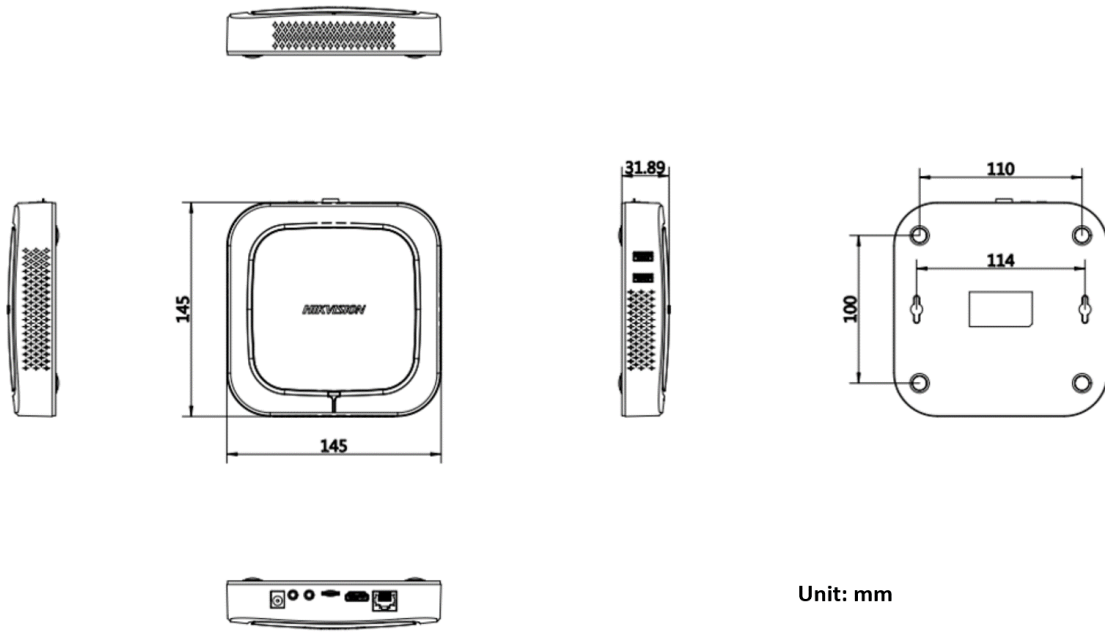

▪ Specification

Cabinet	
Resolution	1920 × 1080@30 Hz, 1920 × 1080@50 Hz, 1920 × 1080@60 Hz, 1280 × 720@30 Hz, 1280 × 720@50 Hz, 1280 × 720@60 Hz, 3840 × 2160@30 Hz, 3840 × 2160@50 Hz, 3840 × 2160@60 Hz
Built-in System	
Operation System	Android 8.1.0
CPU	Cortex-A17, 4-core, main frequency 1.6 GHZ
Memory	2 GB
Storage	16 GB (EMMC)
Interface	
Video & Audio Input	AUDIO IN × 1
Video & Audio Output	AUDIO OUT × 1, HDMI OUT × 1
Network Interface	LAN × 1, Wi-Fi
Data Transmission Interface	USB 2.0 × 2, Bluetooth 4.0
Power	
Power Supply	12 VAC, 2 A
Standby Consumption	≤ 1 W
Working Environment	
Working Temperature	0 °C to 40 °C (32 °F to 104 °F)
General	
Product Dimensions (W × H × D)	145 mm × 145 mm × 31.89 mm (5.7" × 5.7" × 1.3")
Working humidity	10 % to 90 %
Package Dimensions (W × H × D)	188 mm × 176 mm × 101 mm (7.4" × 6.9" × 4.0")
Net Weight	0.6 kg (1.3 lb.)
Gross Weight	0.65 kg (1.4 lb.)
Packing List	Power Adaptor × 1, Remote Control × 1
Default Parameters	
Material	DAT, MPG, VOB, TS, AVI, MKV, MP4, MOV, 3GP, FLV, WEBM, WMV, ASF, MP1, MP2, MP3, WMA, WAV, OGG, OGA, FLAC, ACC, M4A, XMF, MXMF, RTTTL, RTX, OTA, IMY, JPG, JPEG, BMP, GIF, PNG

▪ Available Model

DS-D60E-B

▪ Dimension

Unit: mm

Headquarters

No.555 Qianmo Road, Binjiang District,
Hangzhou 310051, China
T +86-571-8807-5998
www.hikvision.com

Follow us on social media to get the latest product and solution information.