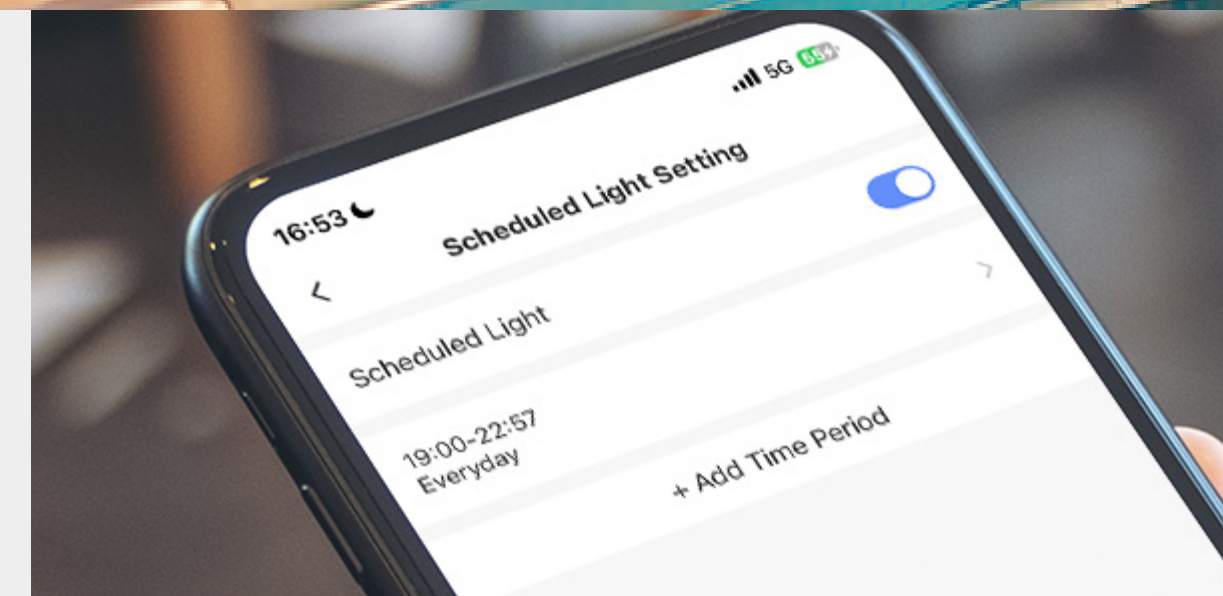

Flexible and automatic ways to light up your home

With the EL3, there's no more need to get off your comfortable couch to press on a physical switch. Simply use your mobile phone to control the wall light, or set up time schedules to let it work on its own. What's better? It can smartly light up your way home when it detects an approaching person or an arriving car.

Turn on/off the light manually

Set the light on time schedules

Automatically light up upon human/vehicle shape detection

See wider and clearer, with extended vision

The EL3 renders stunning 2K visuals whether near-field to far. Being additionally useful, it widens the view that your fixed camera can normally provide -- it can rotate its camera head to take in information from different angles to reduce blind spots, and you can also manually adjust the foldable bracket to further optimize the coverage.

See who's around and follow their movement

This smart camera ensures you don't miss a visitor and know if they linger in your property. Once noticing an incoming guest, the EL3 will alert you with a mobile notification, and rotate to keep the person in the camera's view.

Keep a close watch on the arriving cars

Worried about unauthorized entries when you're away from home? Fret not! The EL3 functions as your personal vehicle guardian. It can identify vehicles, track their moves and even read license plates with instant alerts. For added convenience, you can register your own car to avoid unnecessary notifications.