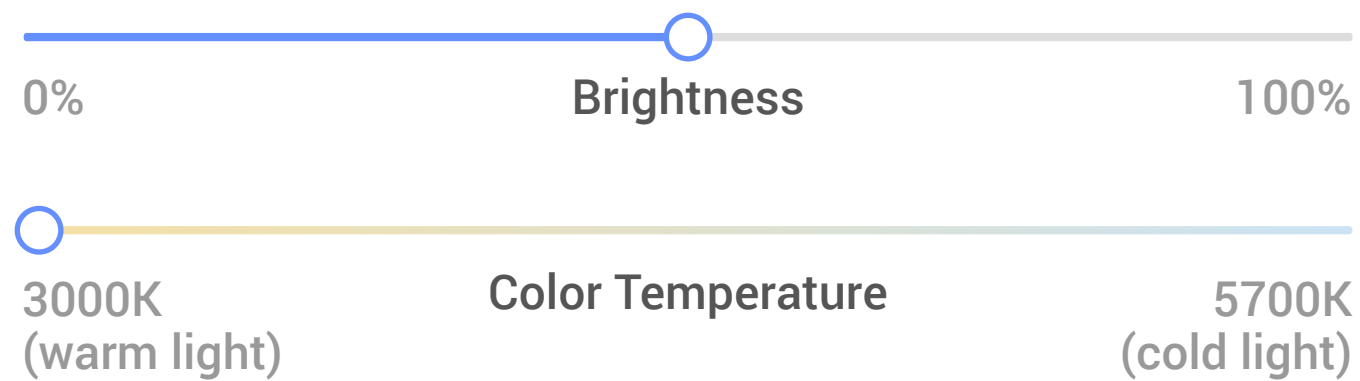

EL3 **2K**

Smart Security Wall-Light Camera

Illuminate your home, guard your safety

Introducing the EZVIZ EL3, an innovative blend of an advanced security camera and a smartly adjustable wall light that's ready to upgrade your backyard, garage or front door. When the daylight turns into moonlight, the EL3 can create pleasant ambient lighting at your preference, while protecting your property with AI-powered detection capability – it alerts you about moving people and vehicles in your detection zones, and recognizes license plate in case someone parks in your private area.

2K Resolution

Adjustable Camera View with Horizontal Rotation

AI-Powered Human/Vehicle Shape Detection

License Plate Recognition

Auto-Tracking

Color Night Vision¹

780-Lumen Brightness

Supports Dual-Band Wi-Fi 6 (2.4 / 5 GHz)²

Two-Way Talk

Active Defense with Siren and Strobe Light³

Weatherproof Design

Supports MicroSD Card (Up to 512 GB) & EZVIZ CloudPlay Storage⁴

Customize the lighting as you need

You can always trust on the EL3 to fully illuminate a dark space, with its 780-lumen light. From a well-lit path welcoming you home, to a tranquil backyard for a cozy movie night, you can adjust the brightness and color temperature, so the light fits your mood perfectly.

See who's around and follow their movement

This smart camera ensures you don't miss a visitor and know if they linger in your property. Once noticing an incoming guest, the EL3 will alert you with a mobile notification, and rotate to keep the person in the camera's view.