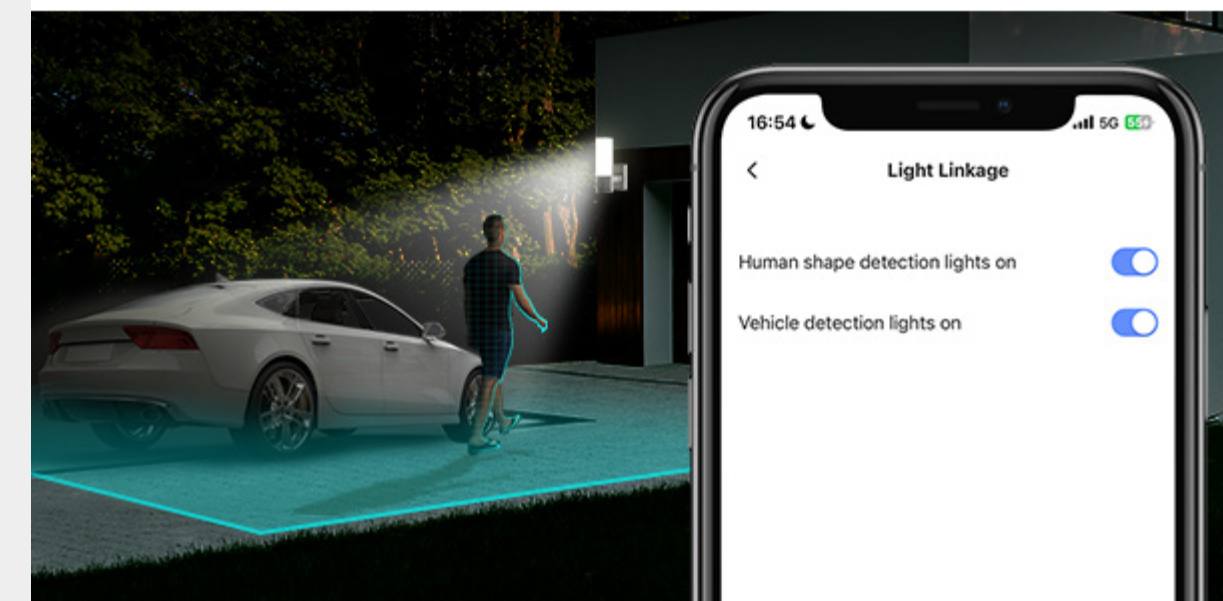

EL3 **2K**

Smart Security Wall-Light Camera

Illuminate your home, guard your safety

Introducing the EZVIZ EL3, an innovative blend of an advanced security camera and a smartly adjustable wall light that's ready to upgrade your backyard, garage or front door. When the daylight turns into moonlight, the EL3 can create pleasant ambient lighting at your preference, while protecting your property with AI-powered detection capability – it alerts you about moving people and vehicles in your detection zones, and recognizes license plate in case someone parks in your private area.

Flexible and automatic ways to light up your home

With the EL3, there's no more need to get off your comfortable couch to press on a physical switch. Simply use your mobile phone to control the wall light, or set up time schedules to let it work on its own. What's better? It can smartly light up your way home when it detects an approaching person or an arriving car.

Turn on/off the light manually

Set the light on time schedules

Automatically light up upon human/vehicle shape detection

See wider and clearer, with extended vision

The EL3 renders stunning 2K visuals whether near-field to far. Being additionally useful, it widens the view that your fixed camera can normally provide -- it can rotate its camera head to take in information from different angles to reduce blind spots, and you can also manually adjust the foldable bracket to further optimize the coverage.

See who's around and follow their movement

This smart camera ensures you don't miss a visitor and know if they linger in your property. Once noticing an incoming guest, the EL3 will alert you with a mobile notification, and rotate to keep the person in the camera's view.