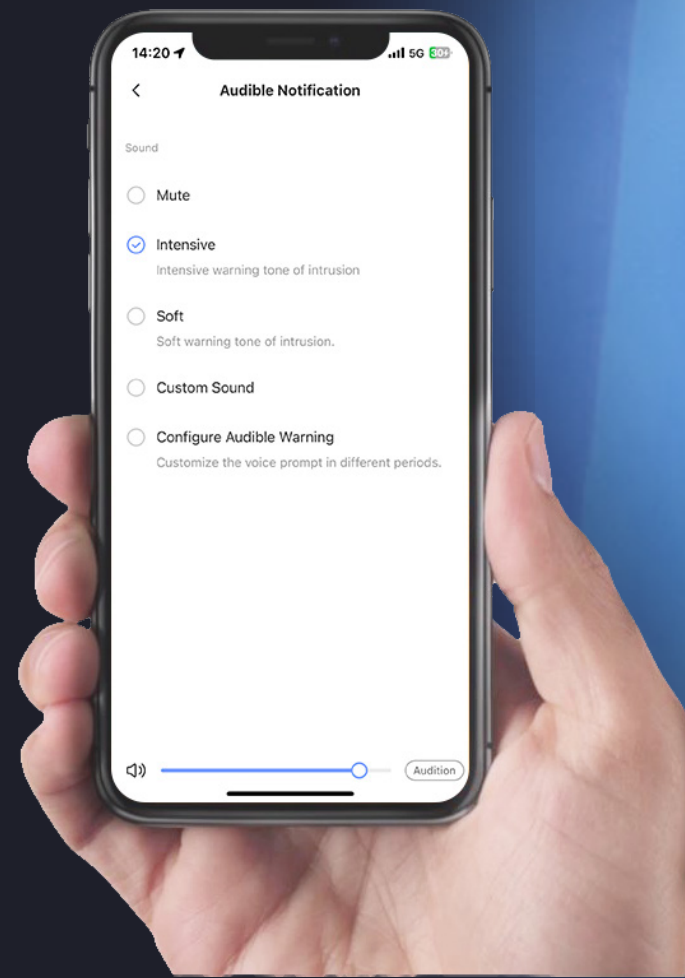

 License Plate Recognition

 AI-Powered Vehicle Shape Detection

 Vehicle Motion Auto-Tracking

 Customizable Detection Zones

See further at night with color night vision

With the built-in spotlights on¹, the EL3 provides far-reaching color night vision to restore vivid details of your home's surroundings even in low-light conditions. You can rest assured while the EL3 safeguards the night.

Up to
15M Color Night Vision

Steady performance powered by Wi-Fi 6

The EL3 employs Wi-Fi 6 to ensure smooth connection to your home Wi-Fi with minimal delay in response. You can also choose between dual-band Wi-Fi options to achieve better connectivity, so it stays stably online despite long transmission distances or walls in between – which many outdoor Wi-Fi cameras may struggle with.

Dual warnings to defend your property

The EL3 serves as both a camera and a potent alarm system in one package. When it detects signs of an unauthorized entry, it auto-triggers an intensive 92-decibel siren while simultaneously flashing dazzling spotlights to deter the intruder³.

Talk to visitors as if you were there

Hear and talk to anyone at your front door with a tap on your smartphone! The EL3 comes with a built-in microphone and speaker so you can effortlessly welcome your visitors or turn away uninvited guests any time, anywhere you are.