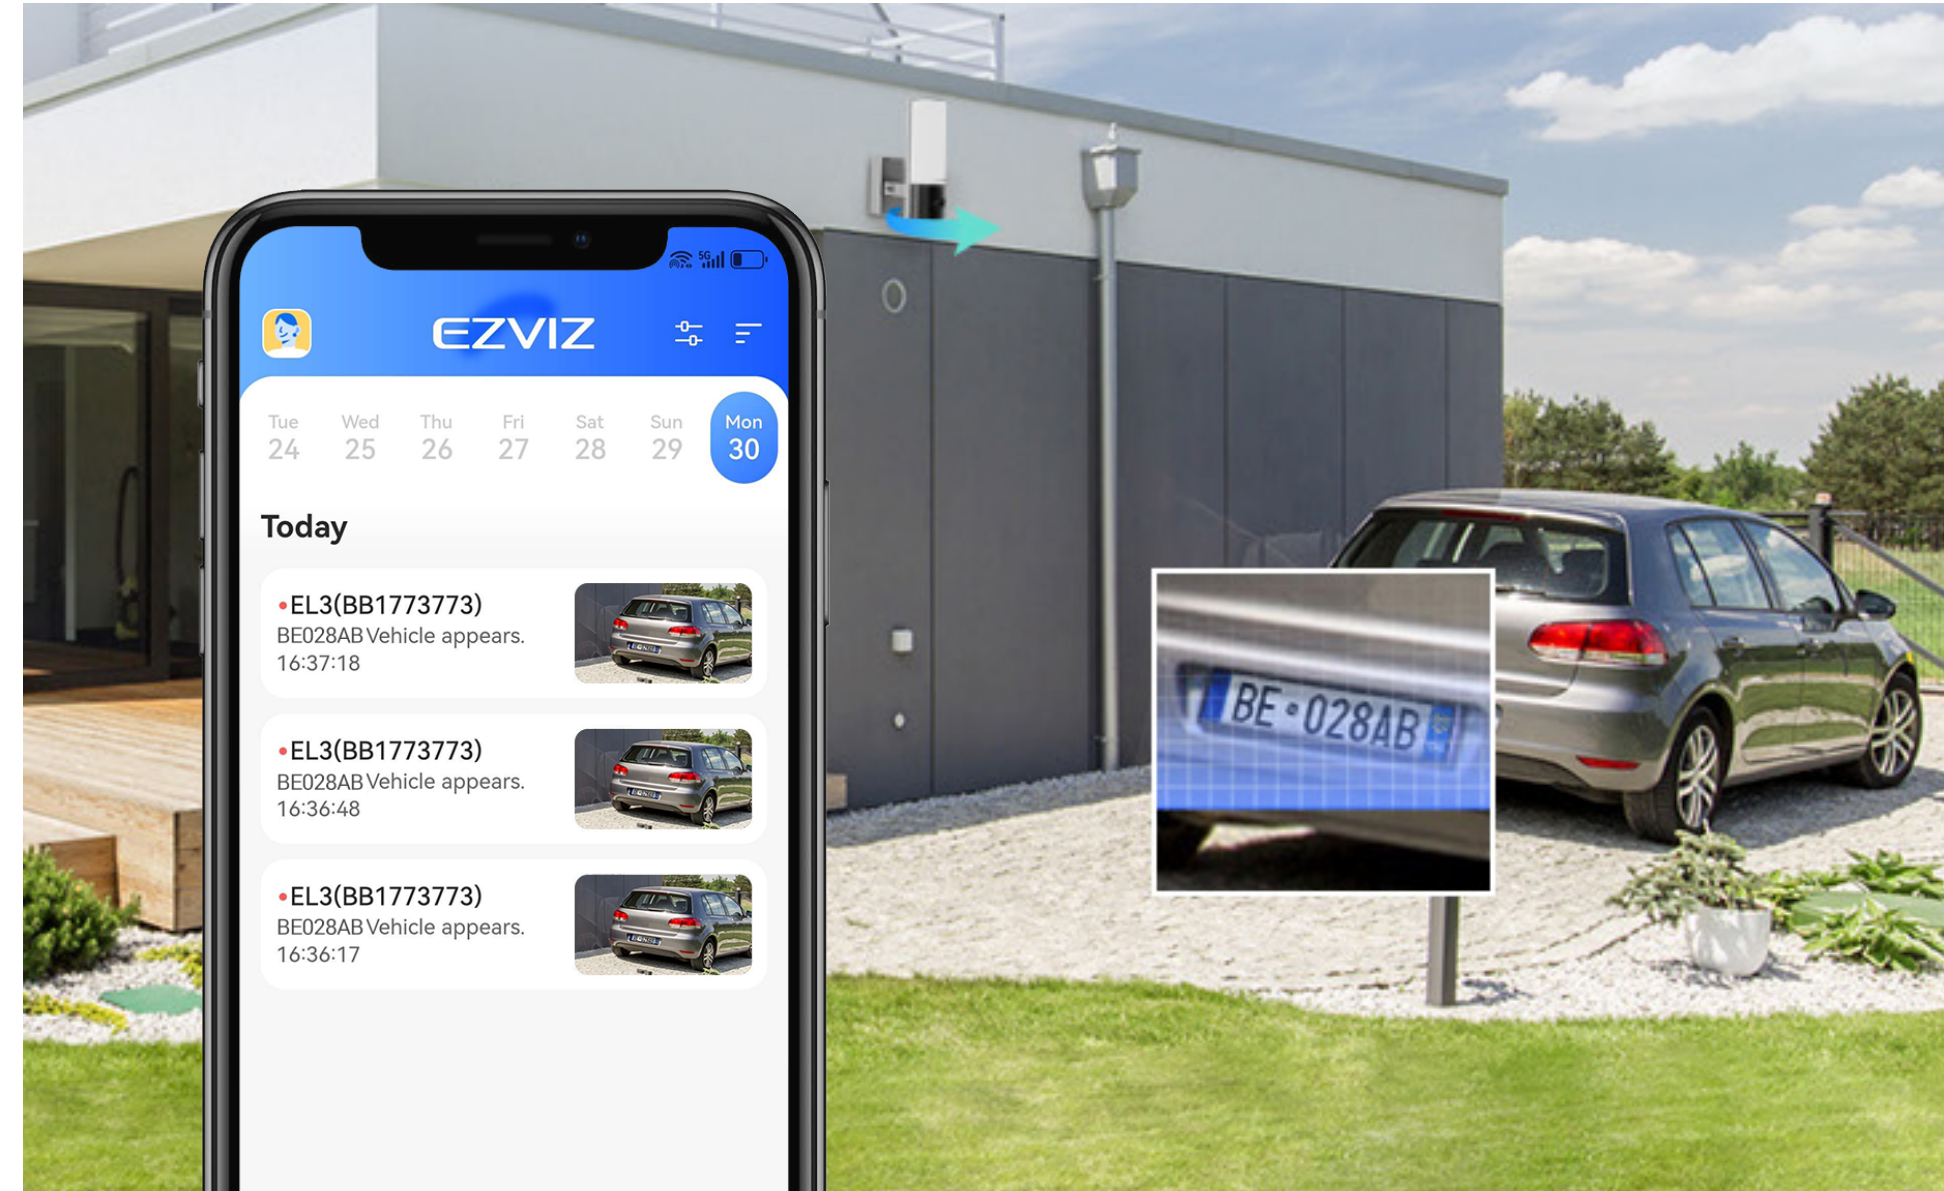

See who's around and follow their movement

This smart camera ensures you don't miss a visitor and know if they linger in your property. Once noticing an incoming guest, the EL3 will alert you with a mobile notification, and rotate to keep the person in the camera's view.

Keep a close watch on the arriving cars

Worried about unauthorized entries when you're away from home? Fret not! The EL3 functions as your personal vehicle guardian. It can identify vehicles, track their moves and even read license plates with instant alerts. For added convenience, you can register your own car to avoid unnecessary notifications.

 License Plate Recognition

 AI-Powered Vehicle Shape Detection

 Vehicle Motion Auto-Tracking

 Customizable Detection Zones

See further at night with color night vision

With the built-in spotlights on¹, the EL3 provides far-reaching color night vision to restore vivid details of your home's surroundings even in low-light conditions. You can rest assured while the EL3 safeguards the night.

Dual warnings to defend your property

The EL3 serves as both a camera and a potent alarm system in one package. When it detects signs of an unauthorized entry, it auto-triggers an intensive 92-decibel siren while simultaneously flashing dazzling spotlights to deter the intruder³.