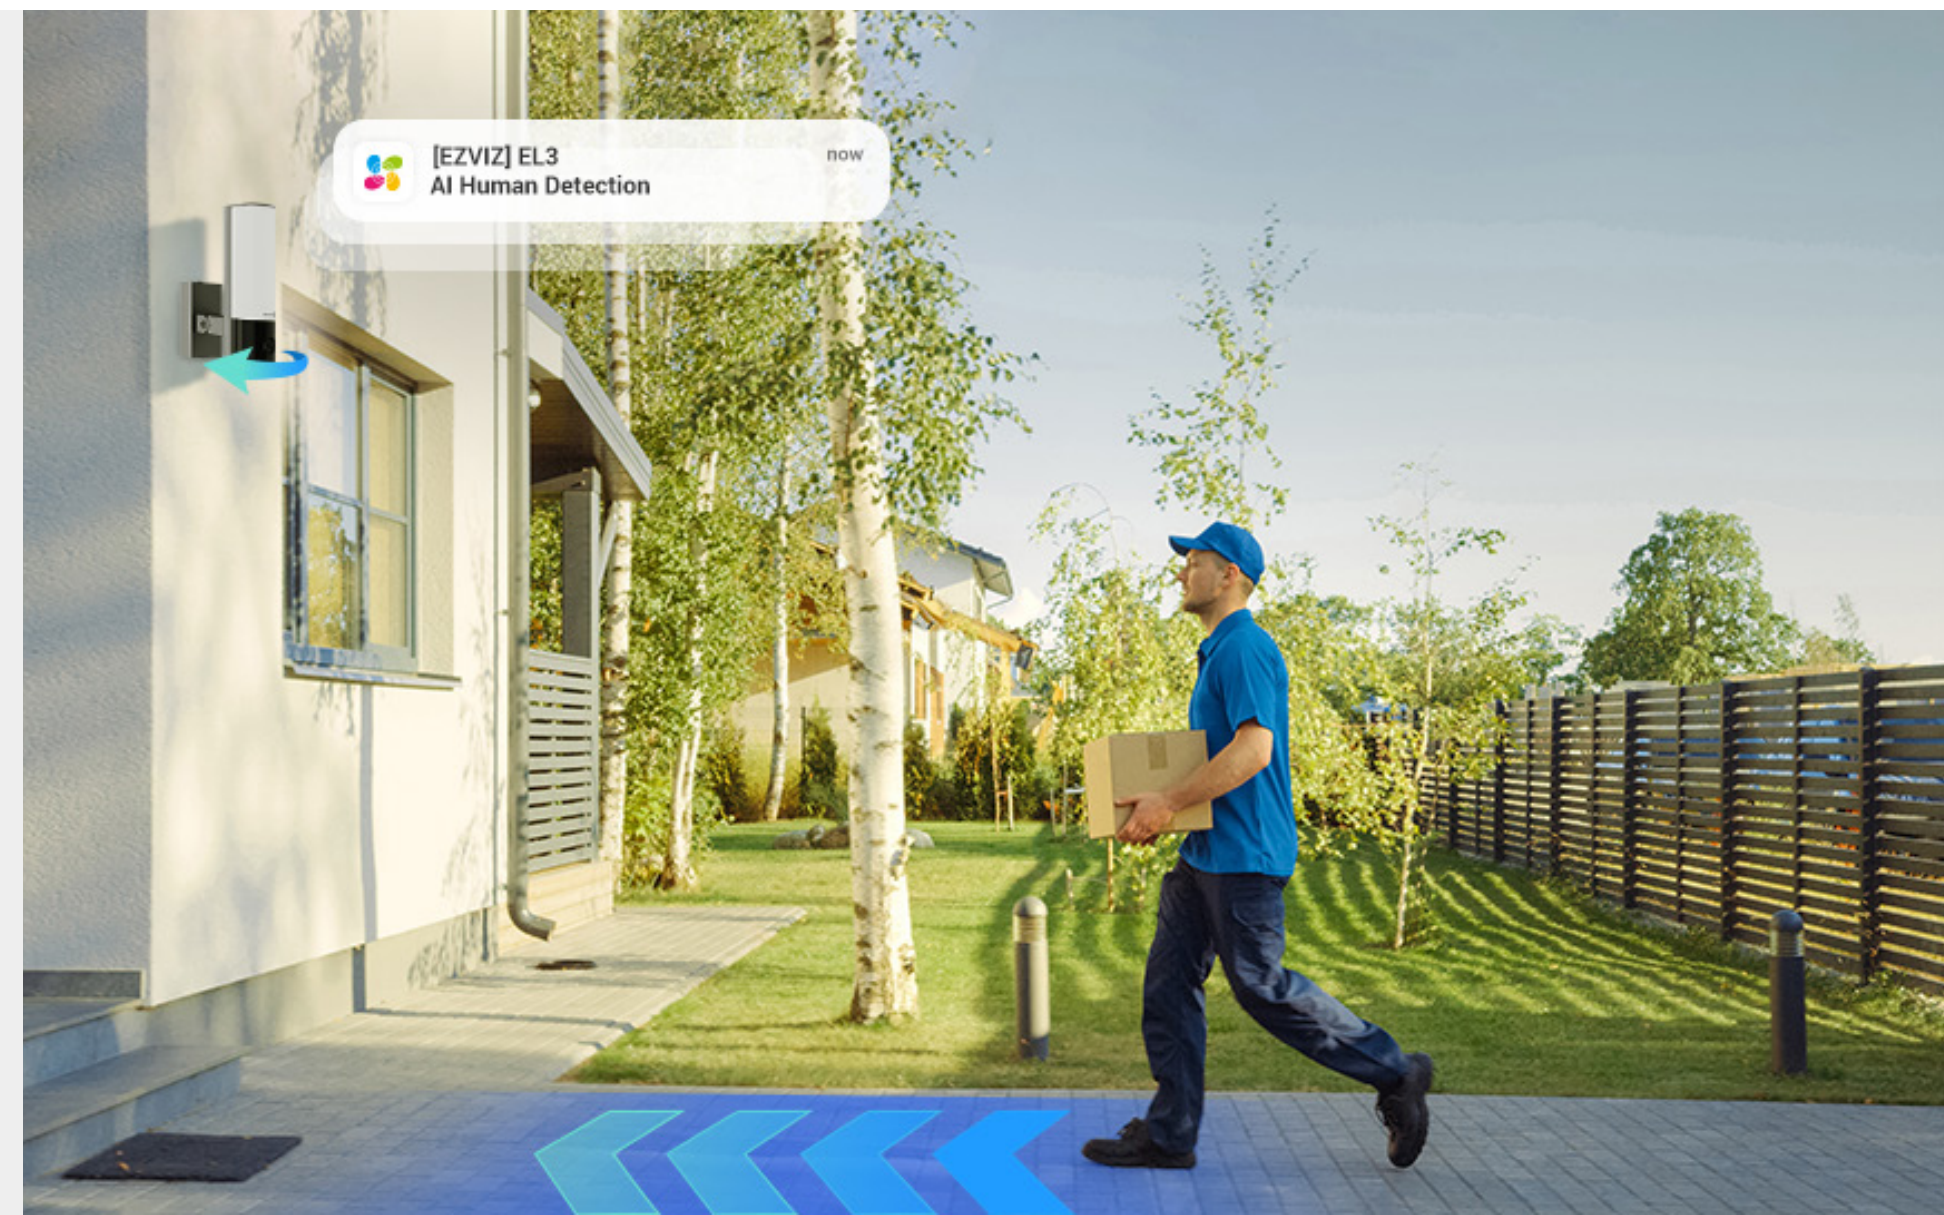

Flexible and automatic ways to light up your home

With the EL3, there's no more need to get off your comfortable couch to press on a physical switch. Simply use your mobile phone to control the wall light, or set up time schedules to let it work on its own. What's better? It can smartly light up your way home when it detects an approaching person or an arriving car.

Turn on/off the light manually

Set the light on time schedules

Automatically light up upon human/vehicle shape detection

See wider and clearer, with extended vision

The EL3 renders stunning 2K visuals whether near-field to far. Being additionally useful, it widens the view that your fixed camera can normally provide -- it can rotate its camera head to take in information from different angles to reduce blind spots, and you can also manually adjust the foldable bracket to further optimize the coverage.

See who's around and follow their movement

This smart camera ensures you don't miss a visitor and know if they linger in your property. Once noticing an incoming guest, the EL3 will alert you with a mobile notification, and rotate to keep the person in the camera's view.

Keep a close watch on the arriving cars

Worried about unauthorized entries when you're away from home? Fret not! The EL3 functions as your personal vehicle guardian. It can identify vehicles, track their moves and even read license plates with instant alerts. For added convenience, you can register your own car to avoid unnecessary notifications.