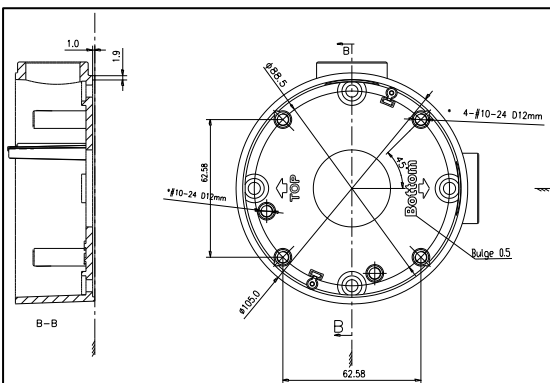

DS-1260ZJ

Junction Box for Bullet Camera

Features:

- Aluminum alloy material with surface spray treatment

Dimension:

Order Model:

DS-1260ZJ

Parameter:

Model	DS-1260ZJ
Parameters	Junction Box for Bullet Camera
Appearance	Hikvision White
Material	Aluminum Alloy
Dimension	Ø105 × 36 mm (4.13" × 1.42")
Weight	251 g (0.55 lb.)

Notice:

- The bracket should be installed on flat wall
- Waterproof rubber is necessary for outdoor application
- The wall must be capable of supporting over 3 times as much as the total weight of the camera and the mount.
- The maximum load capacity of the bracket is 4.5 kg

Note: The actual dome camera may vary from the picture above.