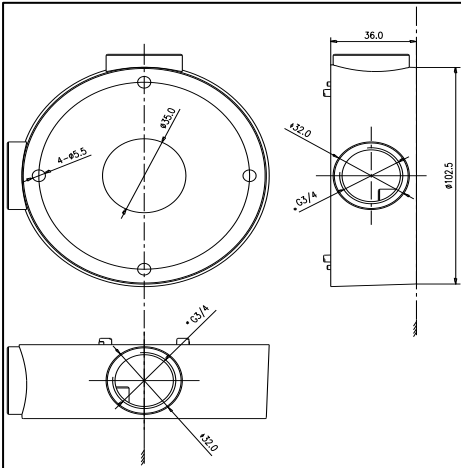

DS-1260ZJ

Junction Box for Bullet Camera

Features:

- Aluminum alloy material with surface spray treatment

Dimension:

Order Model:

DS-1260ZJ

Parameter:

Model	DS-1260ZJ
Parameters	Junction Box for Bullet Camera
Appearance	Hikvision White
Material	Aluminum Alloy
Dimension	Ø105 × 36 mm (4.13" × 1.42")
Weight	251 g (0.55 lb.)

Notice:

- The bracket should be installed on flat wall
- Waterproof rubber is necessary for outdoor application
- The wall must be capable of supporting over 3 times as much as the total weight of the camera and the mount.
- The maximum load capacity of the bracket is 4.5 kg

Note: The actual dome camera may vary from the picture above.