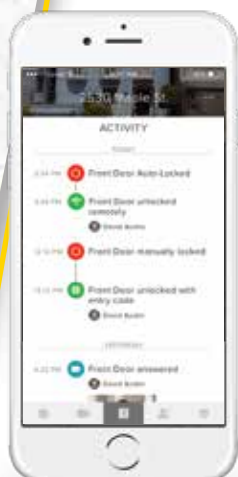

Battery Powered

Yale Smart Keypad is powered by two AAA batteries, so there's nothing to wire

You're in Control

Lock or unlock your door using the Yale Smart Keypad, your smartphone, or your traditional key—it's always up to you

Designed for Yale Smart Lock

Yale Smart Keypad requires a Yale Smart Lock Pro and the iOS or Android app

Technical Specs

Connection

Bluetooth® smart ready phone

Battery

2 AAA batteries

Phone

IOS and Android smartphone

Yale access app

Free Yale access app for download

Requires: Wi-Fi® internet connection (802.11 b/g/n 2.4GHz or 5GHz) iOS or Android smartphone Yale Access app.

www.yalelock.com

www.yaleasia.com