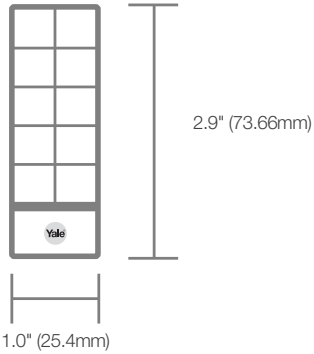

Yale access app

Free Yale access app for download

Requires: Wi-Fi® internet connection (802.11 b/g/n 2.4GHz or 5GHz) iOS or Android smartphone Yale Access app.