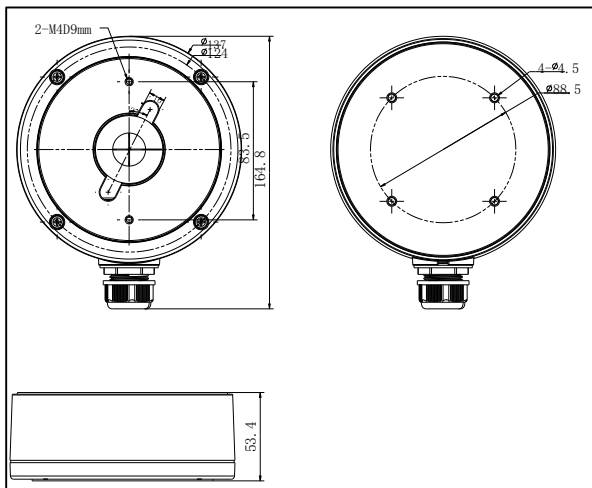

## DS-1280ZJ-DM22

Junction Box for Dome Camera

### Dimension:

### Parameter:

Model	DS-1280ZJ-DM22
Parameters	Junction Box for Dome Camera
Appearance	Hikvision White
Material	Aluminum Alloy
Dimension	Φ 137×164.8×53.4mm
Weight	520g