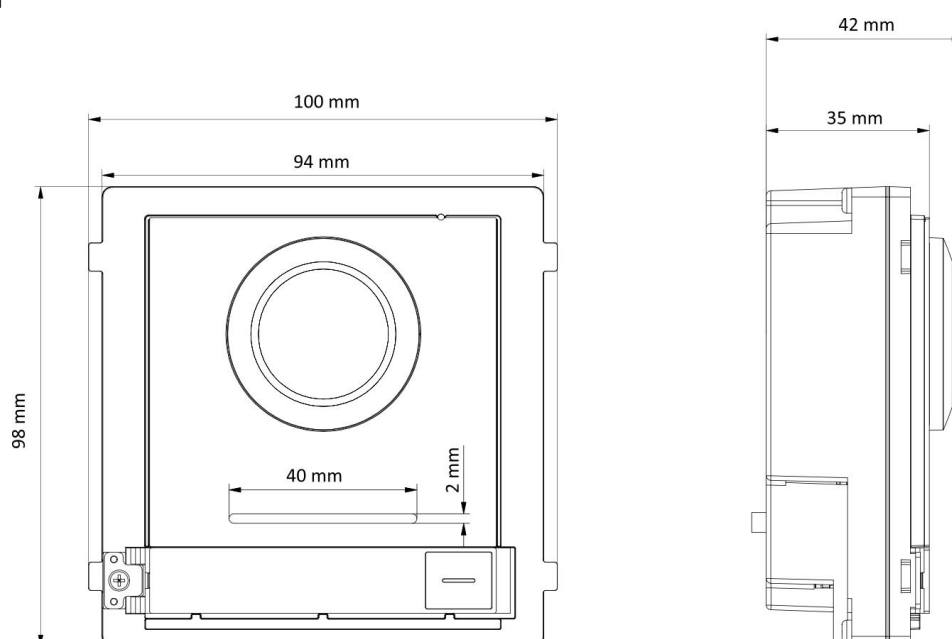

▪ Specification

System parameters	
Operating system	Embedded Linux operation system
ROM	32 MB
RAM	256 MB
CPU	Embedded Processor
Display parameters	
Screen size	NA
Operation method	NA
Type	NA
Resolution	NA
Video parameters	
Video standard	H.264
Supplement light	Low illumination, IR supplement lights
Lens	1
FOV	Horizontal: 146°, Vertical: 82°
WDR	Support
Resolution	2 MP
Audio parameters	
Audio compression standard	G.711 U, G.711 A
Audio input	Built-in omnidirectional microphone
Audio output	Built-in loudspeaker
Audio compression bitrate	64 Kbps
Audio quality	Noise suppression and echo cancellation
Volume adjustment	Adjustable
Capacity	
Fingerprint capacity	/
User capacity	2000
Face capacity	NA
Linked indoor station capacity	500
Event capacity	/
Sub door station capacity	16
Network parameters	
Communication protocol	NA
Wired network	NA
Wi-Fi	NA
Bluetooth	NA
3G/4G	NA
Device interfaces	
Alarm input	4 (2 exit buttons and 2 door contacts by default)
Network interface	NA
TAMPER	1
Exit button	2 (2 for lock control)
Door contact input	2
RS-485	1 (1 for Hikvision's sub module communication)

▪ Available Model

DS-KD8003Y-IME2

▪ Dimension

Headquarters

No.555 Qianmo Road, Binjiang District,
Hangzhou 310051, China
T +86-571-8807-5998
www.hikvision.com

Follow us on social media to get the latest product and solution information.