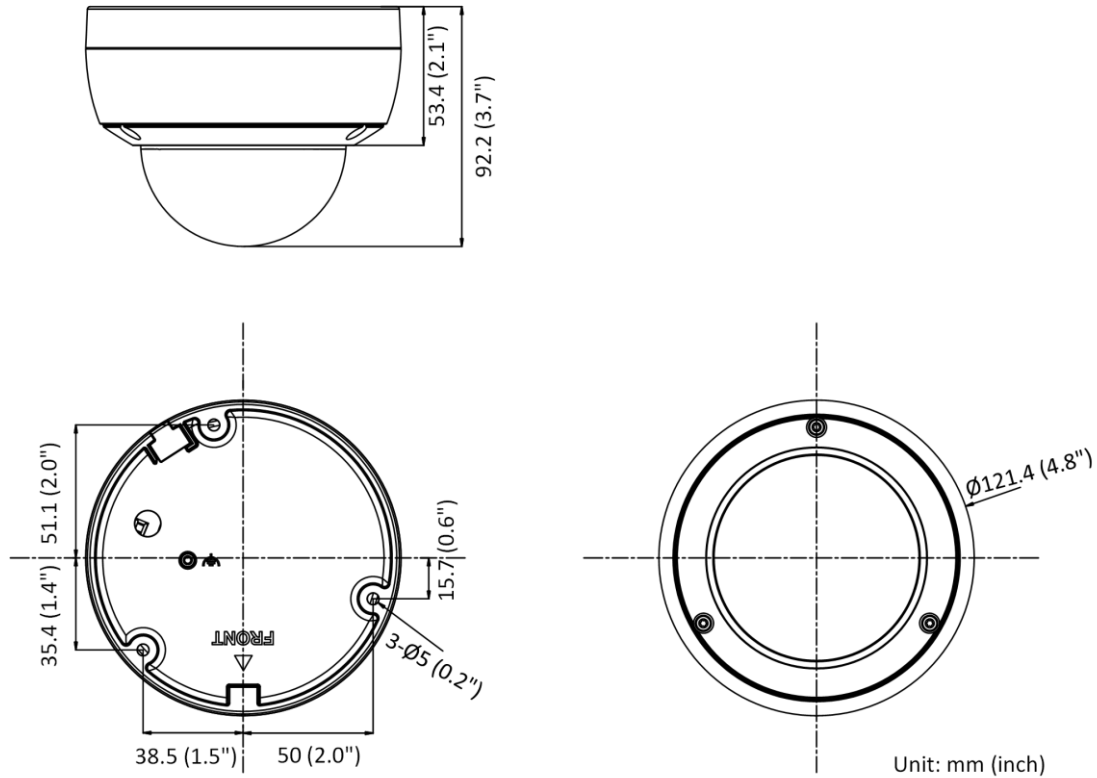

▪ **Accessory**

▪ **Optional**

DS-1272ZJ-120B Wall Mount	DS-1275ZJ-SUS Vertical Pole Mount	DS-1280ZJ-DM46 Junction Box	DS-1253ZJ-M Rain Shade	DS-1272ZJ-120 Wall Mount
DS-1276ZJ-SUS Corner Mount	DS-1271ZJ-120 Pendant Mount