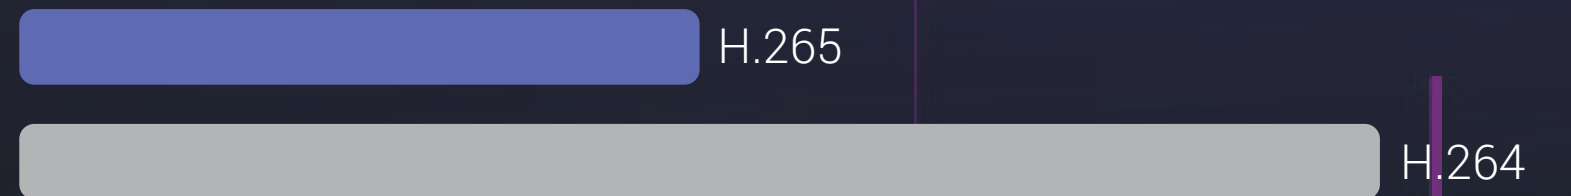

Reduce storage space and bandwidth, but maintain same video quality.

The C8W features the advanced H.265 video compression technology, achieving better video quality with only half the bandwidth and half the storage space of the previous video compression standard (H.264).

Video Storage