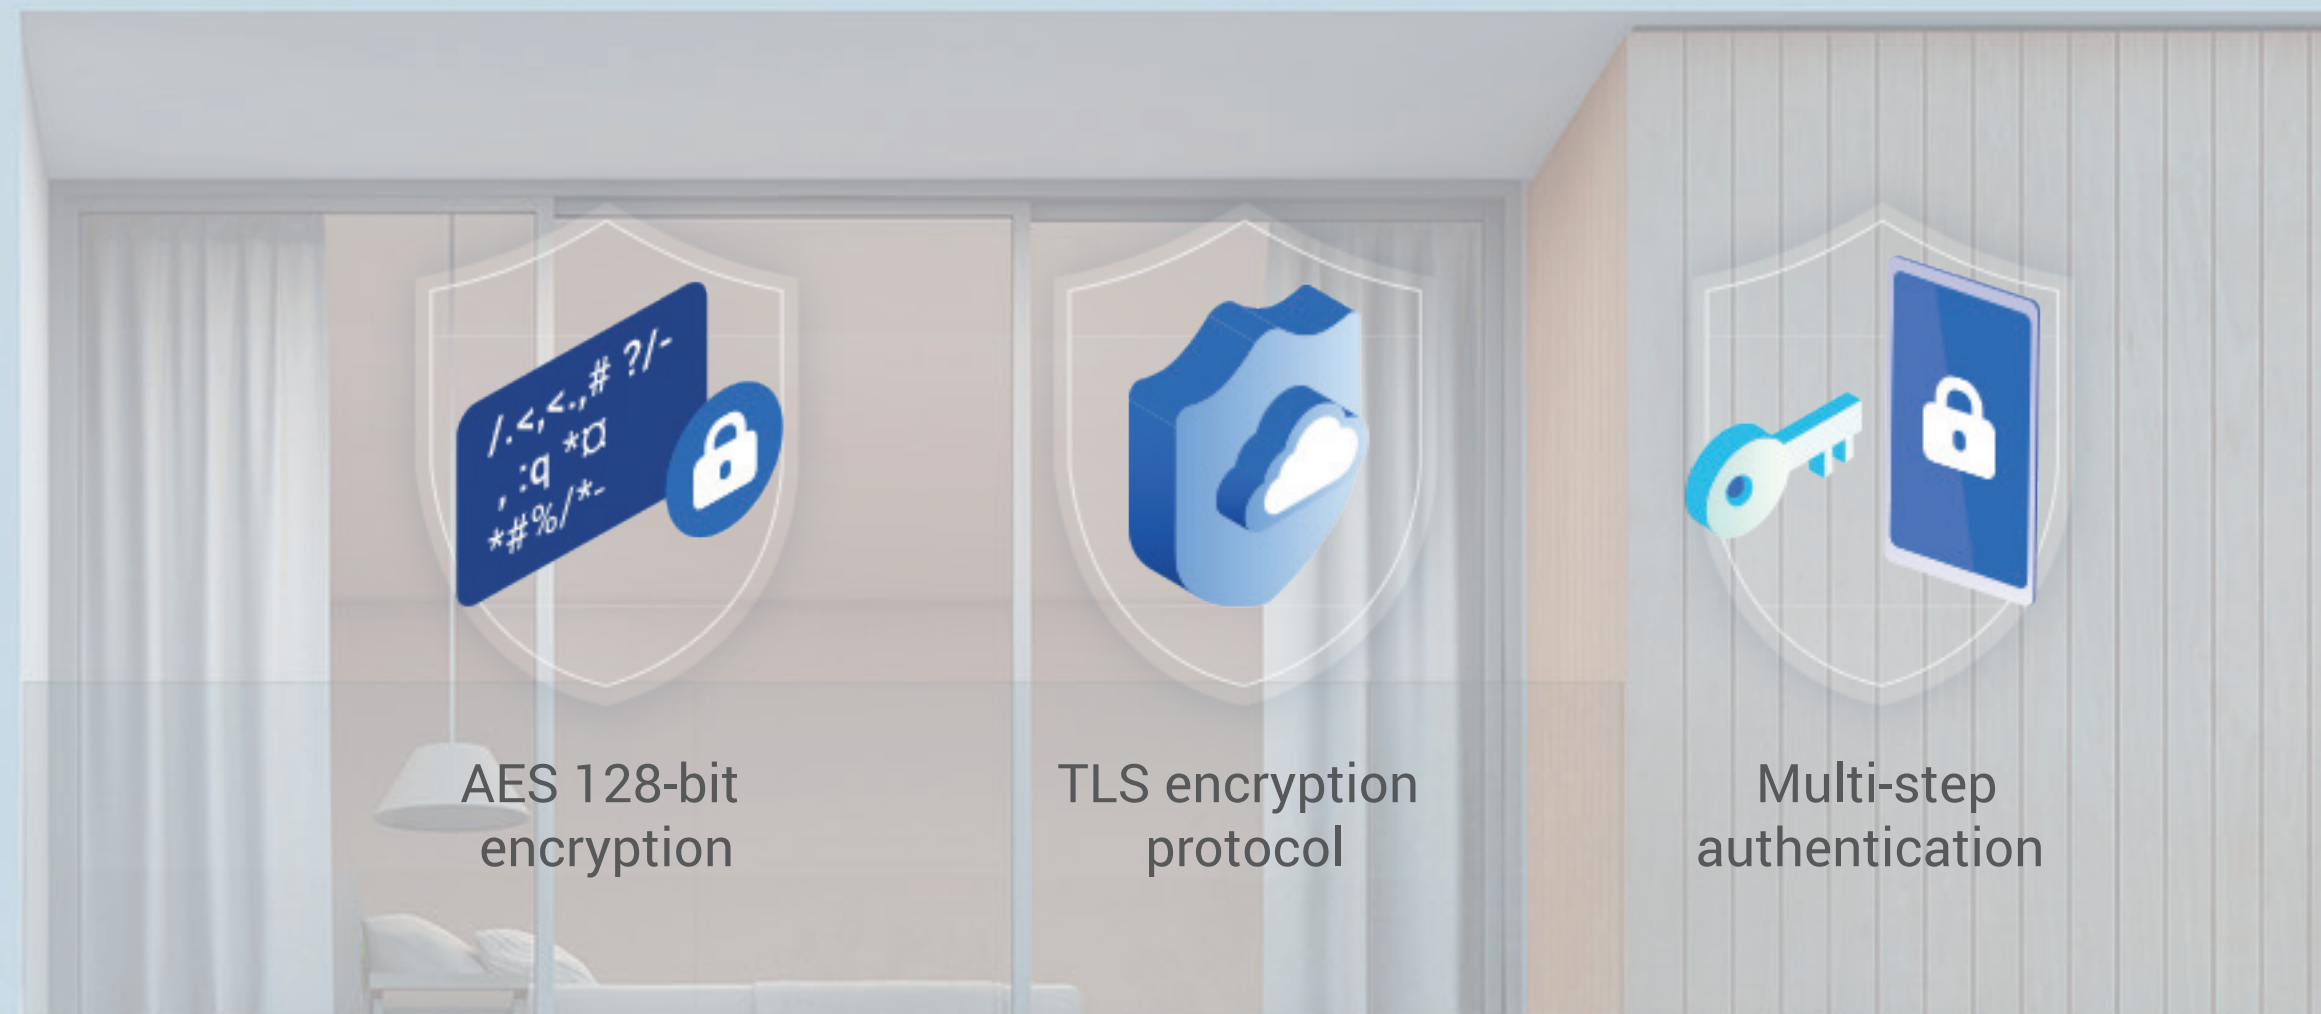

You can secure your recorded videos on a local microSD card of up to 256 GB, or subscribe to EZVIZ CloudPlay for fully-encrypted, unlimited cloud storage.

*Local storage cards need to be purchased separately. The availability of EZVIZ CloudPlay services may vary across regions and countries. Please refer to the service page on the EZVIZ App for details.

Supports MicroSD Card

Encrypted Cloud Storage*

We protect your data and privacy.

Protecting your data and privacy is our highest priority. Data transmission between the device and the EZVIZ Cloud is encrypted from end to end. Only you have the keys to decrypt your data.