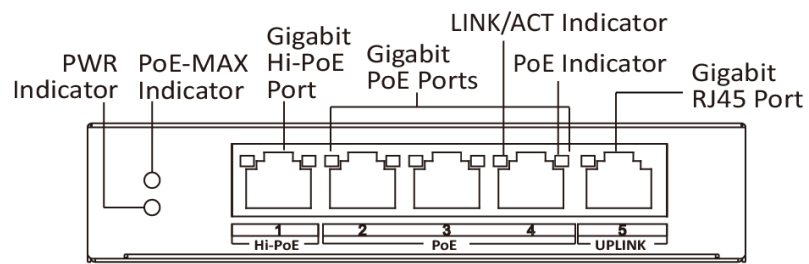

Physical Interface

Front panel:

Back panel: