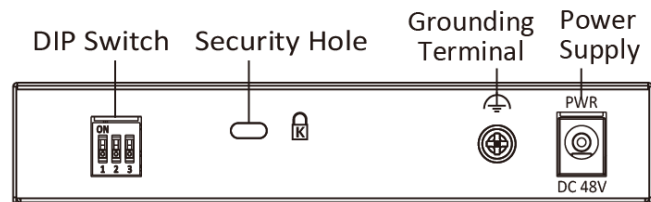

Available Model

DS-3E0505HP-E