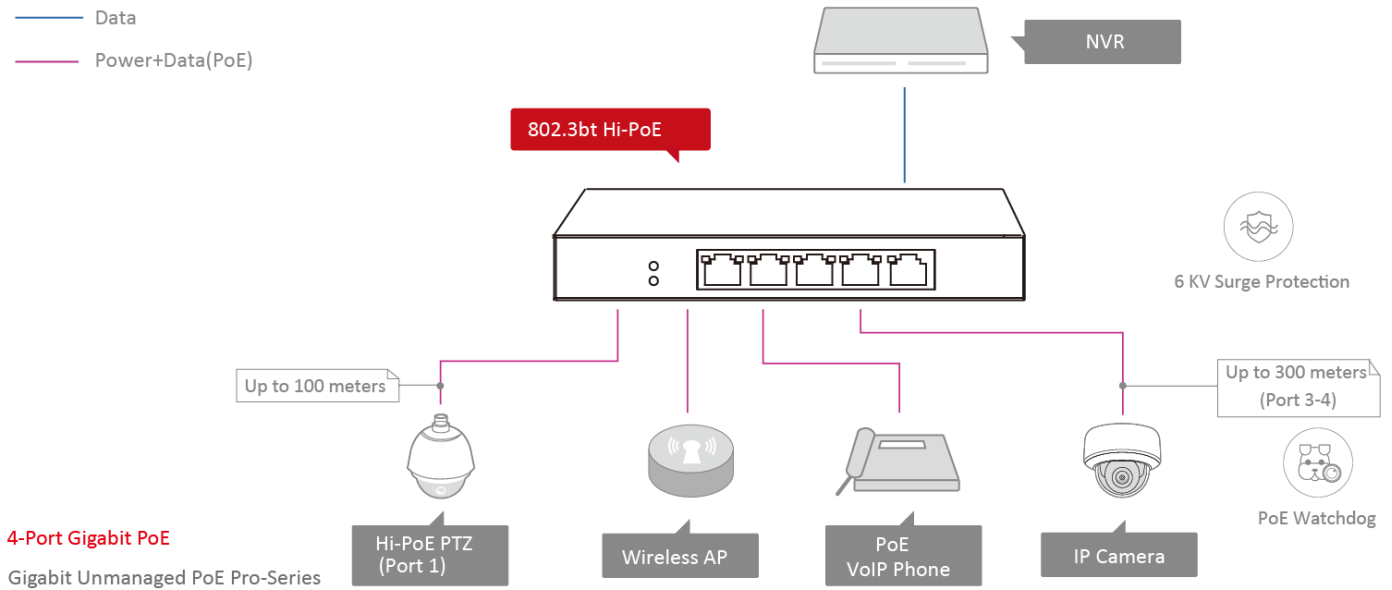

DS-3E0505HP-E

5-Port Gigabit Unmanaged Hi-PoE Switch

DS-3E0505HP-E switches are layer 2 Hi-PoE switches, providing advanced PoE power supply technology and Gigabit networks design on the basis of high-performance access to ensure stable data upload. The switches support Hi-PoE, long range, port isolation, and PoE watchdog function.

Key Feature

- 3 × gigabit PoE ports, 1 × gigabit Hi-PoE port and 1 × gigabit RJ45 port.
- IEEE 802.3at/af/bt standard for Hi-PoE port (Max. 60 W PoE output).
- IEEE 802.3at/af standard for PoE ports (Max. 30 W PoE output).
- IEEE 802.3, IEEE 802.3u, IEEE 802.3x, and IEEE 802.3ab standard.
- 6 KV surge protection for PoE ports.
- Up to 300 m long-range transmission.
- PoE watchdog to auto detect and restart the cameras that do not respond.
- Port isolation to improve network security.
- Gigabit network access design.
- Wire-speed forwarding.
- Store-and-forward switching.
- Solid high-strength metal shell.
- Reliable fan-free design.

Physical Interface

Front panel:

Back panel:

Available Model

DS-3E0505HP-E

Dimension (unit: mm)

Typical Application

Distributed by