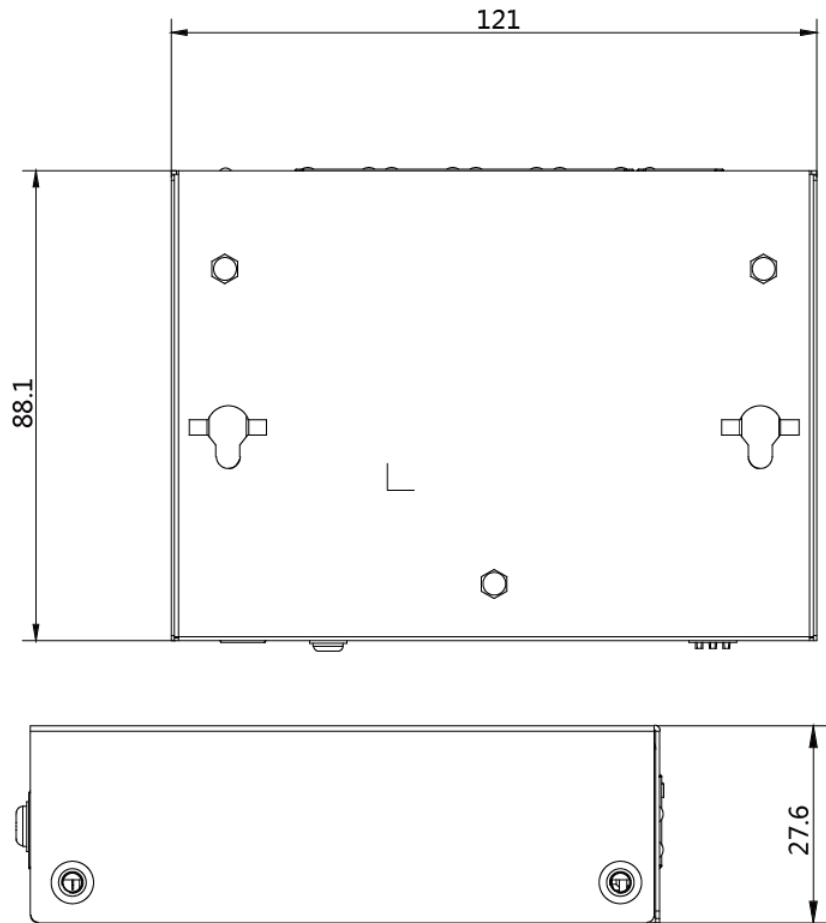

Physical Interface

Front panel:

Back panel:

Available Model

DS-3E0505HP-E

Dimension (unit: mm)

Typical Application

Distributed by