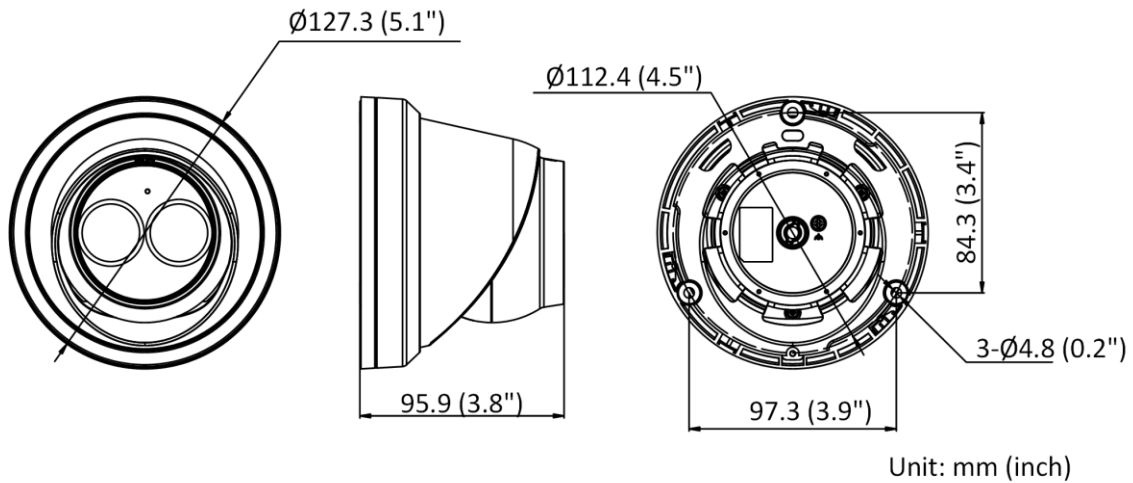

▪ **Dimension**

▪ **Accessory**

▪ **Optional**

DS-1271ZJ-130-TRL Pendant Mount	DS-1276ZJ-SUS (Black) Corner Mount	DS-1281ZJ-M (Black) Inclined Ceiling Mount	DS-1275ZJ-SUS Vertical Pole Mount	DS-1271ZJ-130-TRL (Black) Pendant Mount
DS-1280ZJ-DM8 (Black) Junction Box	DS-1281ZJ-M Inclined ceiling mount	DS-1273ZJ-130B-TRL Wall mount	DS-1276ZJ-SUS Corner mount	DS-1275ZJ-SUS (Black) Vertical Pole Mount
DS-1273ZJ-130-TRL (Black) Wall Mount	DS-1280ZJ-DM8 Junction box	DS-1273ZJ-130-TRL Wall mount