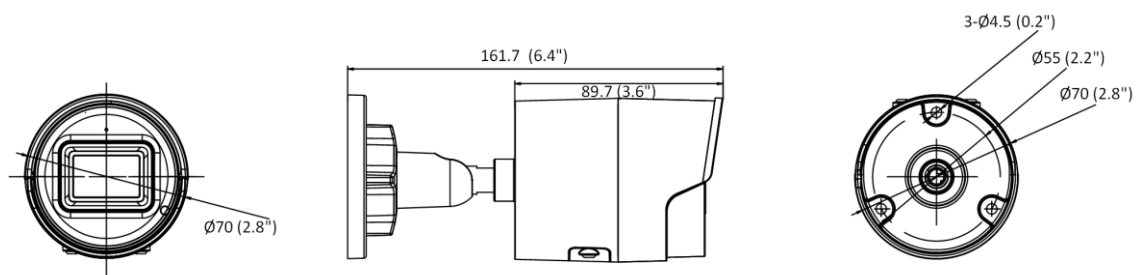

Language	33 languages English, Russian, Estonian, Bulgarian, Hungarian, Greek, German, Italian, Czech, Slovak, French, Polish, Dutch, Portuguese, Spanish, Romanian, Danish, Swedish, Norwegian, Finnish, Croatian, Slovenian, Serbian, Turkish, Korean, Traditional Chinese, Thai, Vietnamese, Japanese, Latvian, Lithuanian, Portuguese (Brazil), Ukrainian
General Function	Anti-flicker, heartbeat, password reset via e-mail, pixel counter
Storage Conditions	-30 °C to 60 °C (-22 °F to 140 °F). Humidity 95% or less (non-condensing)
Startup and Operating Conditions	-30 °C to 60 °C (-22 °F to 140 °F). Humidity 95% or less (non-condensing)
Power Supply	12 VDC ± 25%, reverse polarity protection PoE: (802.3af, 36 V to 57 V), Class 3
Power Consumption and Current	12 VDC, 0.5 A, max. 6 W PoE (802.3af, 36 V to 57 V), 0.2 A to 0.13 A, max. 7 W
Power Interface	Ø5.5 mm coaxial power plug
Material	Aluminum alloy body IR cover: plastic
Dimension	Ø70 × 161.7 mm (Ø2.8" × 6.4")
Package Dimension	216 × 121 × 118 mm (8.6" × 4.8" × 4.7")
Weight	Approx. 490 g (1.1 lb.)
With Package Weight	Approx. 724 g (1.6 lb.)
Approval	
EMC	FCC (47 CFR Part 15, Subpart B); CE-EMC (EN 55032: 2015, EN 61000-3-2: 2014, EN 61000-3-3: 2013, EN 50130-4: 2011 +A1: 2014); RCM (AS/NZS CISPR 32: 2015); IC (ICES-003: Issue 6, 2016); KC (KN 32: 2015, KN 35: 2015)
Safety	UL (UL 60950-1); CB (IEC 60950-1:2005 + Am 1:2009 + Am 2:2013); CE-LVD (EN 60950-1:2005 + Am 1:2009 + Am 2:2013); BIS (IS 13252(Part 1):2010+A1:2013+A2:2015)
Environment	CE-RoHS (2011/65/EU); WEEE (2012/19/EU); Reach (Regulation (EC) No 1907/2006)
Protection	IP67 (IEC 60529-2013)

▪ Available Model

DS-2CD2023G2-I (2.8/4/6 mm)

DS-2CD2023G2-IU(2.8/4/6 mm)

▪ Dimension

Unit: mm (inch)

- Accessory
- Optional

DS-1280ZJ-XS Junction Box

Distributed by