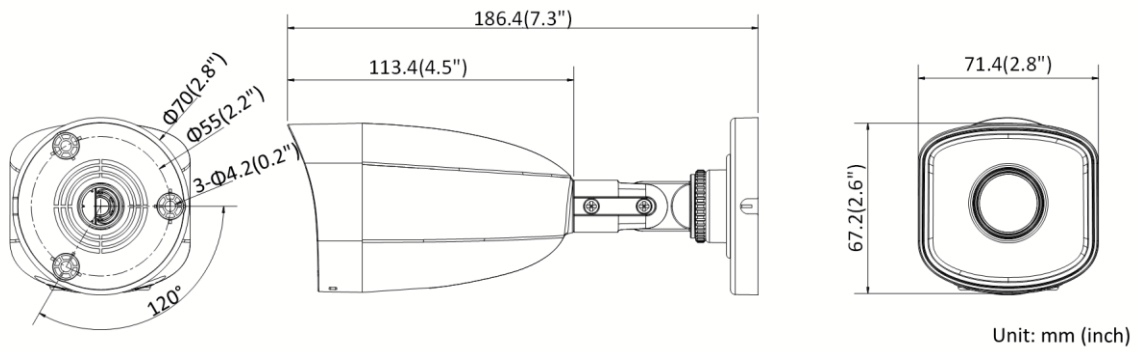

Dimension

Accessory