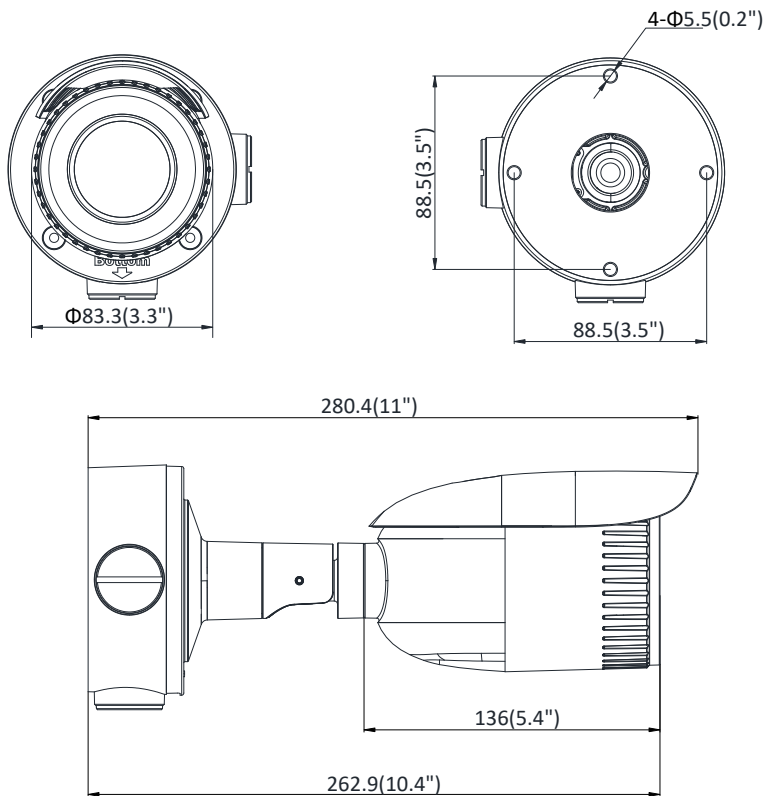

General Function	One-key reset, anti-flicker, heartbeat, mirror, password protection, privacy mask, watermark
Firmware Version	5.5.82
API	ONVIF (PROFILE S, PROFILE G), ISAPI
Simultaneous Live View	Up to 6 channels
User/Host	Up to 32 users 3 levels: Administrator, Operator and User
Client	iVMS-4200, iVMS-4500, iVMS-5200, Hik-Connect
Web Browser	IE8+, Chrome 31.0-44, Firefox 30.0-51, Safari 8.0+
<b>Interface</b>	
Audio	Built-in mic
Communication Interface	1 RJ45 10M/100M self-adaptive Ethernet port
Video Output (Without -Z)	1Vp-p composite output (75 Ω/BNC)
On-board storage	Built-in micro SD/SDHC/SDXC slot, up to 128 GB
Reset Button	Yes
<b>Audio</b>	
Environment Noise Filtering	Yes
Audio Sampling Rate	8 kHz/16 kHz/32 kHz/44.1 kHz/48 kHz
Audio Compression	G.711/G.722.1/G.726/MP2L2/PCM
Audio Bit Rate	64 Kbps (G.711)/16 Kbps (G.722.1)/16 Kbps (G.726)/32 to 192 Kbps (MP2L2)
<b>General</b>	
Operating Conditions	-30 °C to 60 °C (-22 °F to 140 °F), humidity: 95% or less (non-condensing)
Power Supply	12 VDC ± 25%, 5.5 mm coaxial power plug PoE (802.3af, class 3)
Power Consumption and Current	-Z model: 12 VDC, 0.9 A, max. 11 W; PoE: (802.3af, 36 V to 57 V), 0.4 A to 0.2 A, max. 12.9 W Without -Z model: 12 VDC, 0.6 A, max. 7 W; PoE:(802.3af, 36 V to 57 V), 0.3 A to 0.1 A, max. 9 W
Protection Level	IP66
Material	Front & Back cover: metal
Dimensions	Camera: Φ 105 mm × 244.4 mm (4.1" × 9.6") With package: 315 mm × 137 mm × 141 mm (12.4" × 5.4" × 5.6")
Weight	Camera: Approx. 700 g (1.5 lb.) With package: Approx. 1100 g (2.4 lb.)

## Dimension

Unit: mm(inch)