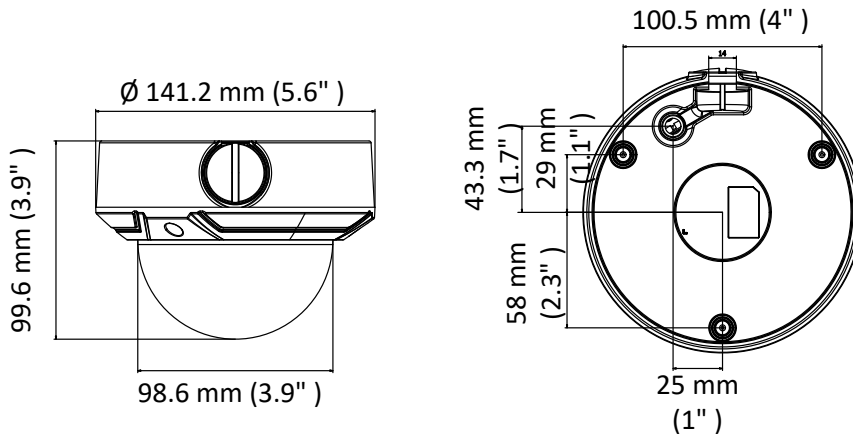

	SNMP, IGMP, 802.1X, QoS, IPv6, UDP, Bonjour
General Function	One-key reset, anti-flicker, heartbeat, mirror, password protection, privacy mask, watermark, IP address filter
API	ONVIF (PROFILE S, PROFILE G), ISAPI
Simultaneous Live View	Up to 6 channels
User/Host	Up to 32 users 3 levels: Administrator, Operator and User
Client	iVMS-4200, Hik-Connect, iVMS-5200
Web Browser	IE8+, Chrome 31.0-44, Firefox 30.0-51, Safari 8.0+
Interface	
Communication Interface	1 RJ45 10M/100M self-adaptive Ethernet port
Video Output (Without -Z)	1Vp-p composite output (75 Ω/BNC)
Reset Button	Yes
General	
Operating Conditions	-30 °C to 50 °C (-22 °F to 122 °F), humidity: 95% or less (non-condensing)
Power Supply	12 VDC ± 25%, 5.5 mm coaxial power plug PoE (802.3af, class 3)
Power Consumption and Current	-Z: 12 VDC, 0.8 A, max: 10 W; PoE: (802.3af, 36 V to 57 V), 0.4 A to 0.2 A, max: 12 W -V: 12 VDC, 0.5 A, max: 6 W; PoE: (802.3af, 36 V to 57 V), 0.3 A to 0.1 A, max: 8 W
Protection Level	IP67, IK10
Material	Metal & Plastic
Dimensions	Camera: Ø 141.2 mm × 99.6 mm (Ø 5.6" × 3.9") With package: 140 mm × 140 mm × 154 mm (5.5" × 5.5" × 6.1")
Weight	Camera: approx. 820 g (1.8 lb.) With package: approx. 1200 g (2.6 lb.)

Available Models

HWI-D640H-V (2.8 mm to 12 mm), HWI-D640H-Z (2.8 mm to 12 mm)

Dimension

Accessory

D20-AP(White)
Adapter Plate

DS-1273ZJ-135
Wall Mount

DS-1273ZJ-135B
Wall Mount

DS-1280ZJ-DM21
Junction Box