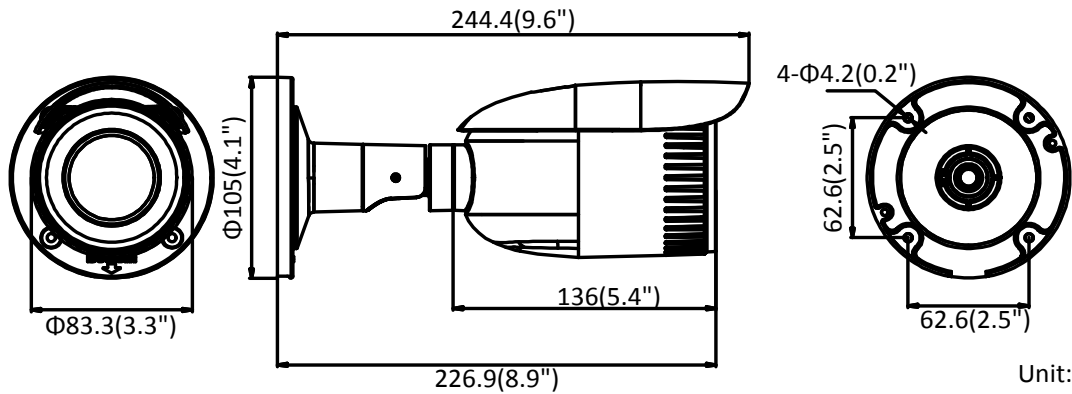

	802.1X, QoS, IPv6, UDP, Bonjour
General Function	One-key reset, anti-flicker, heartbeat, mirror, password protection, privacy mask, watermark
API	ONVIF (PROFILE S, PROFILE G), ISAPI
Simultaneous Live View	Up to 6 channels
User/Host	Up to 32 users 3 levels: Administrator, Operator and User
Client	iVMS-4200, iVMS-4500, iVMS-5200
Web Browser	IE8+, Chrome 31.0-44, Firefox 30.0-51, Safari 8.0+
Interface	
Communication Interface	1 RJ45 10M/100M self-adaptive Ethernet port
Video Output (Without -Z)	1Vp-p composite output (75 Ω/BNC)
Reset Button	Yes
General	
Operating Conditions	-30 °C to 60 °C (-22 °F to 140 °F), humidity: 95% or less (non-condensing)
Power Supply	12 VDC ± 25%, 5.5 mm coaxial power plug PoE (802.3af, class 3)
Power Consumption and Current	-Z: 12 VDC, 0.9 A, max. 11 W; PoE: (802.3af, 36 V to 57 V), 0.4 A to 0.2 A, max. 12.9 W -V: 12 VDC, 0.6 A, max. 7 W; PoE: (802.3af, 36 V to 57 V), 0.3 A to 0.1 A, max. 9 W
Protection Level	IP67
Material	Metal
Dimensions	Φ 105 mm × 244.4 mm (Φ 4.1" × 9.6")
Weight	Camera: approx. 1035 g (2.3 lb.) With package: approx. 1550 g (3.4 lb.)

Available Models

HWI-B640H-V (2.8 mm to 12 mm), HWI-B640H-Z (2.8 mm to 12 mm)

Dimension

Unit: mm

Accessory

DS-1260ZJ

Distributed by

HIKVISION[®] HiWatch Series