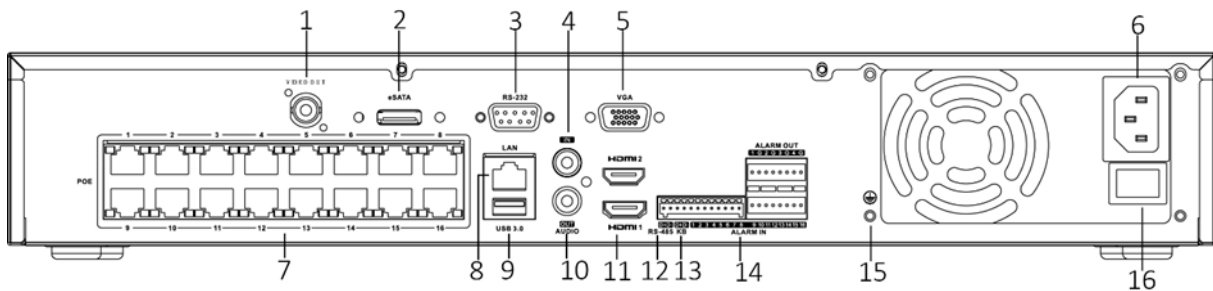

Network interface	1, RJ-45 10/100/1000 Mbps self-adaptive Ethernet interface
Interoperability	Profile S client
PoE	
Interface	16, RJ-45 10/100 Mbps self-adaptive Ethernet interface
Power	≤ 200W
Supported standard	IEEE 802.3 af/at
Auxiliary interface	
Serial port	RS-485 (half-duplex), RS-232, Keyboard
SATA	4 SATA interfaces supporting hot-plug
Capacity	Up to 6 TB capacity for each disk
eSATA	1 eSATA interface
Alarm in/out	16/4
USB interface	Front panel: 2 × USB 2.0; Rear panel: 1 × USB 3.0
General	
Power supply	100 to 240 VAC, 50 to 60 Hz
Total power	≤ 360 W
Consumption (without HDD)	≤ 30 W
Working temperature	-10 °C to 55 °C (14 °F to 131 °F)
Working humidity	10% to 90%
Chassis	19-inch rack-mounted 1.5U chassis
Dimension (W × D × H)	445 × 400 × 75 mm (17.5" × 15.7" × 3.0")
Weight (without HDD)	≤ 7 kg (15.4 lb)
Certification	
FCC	Part 15 Subpart B, ANSI C63.4-2014
CE	EN 55032:2015, EN 61000-3-2, EN 61000-3-3, EN 50130-4

1: Facial recognition and perimeter protection cannot be enabled at the same time. Enable one function will make the other one unavailable.

Dimension

scale/1:1;Unit/mm

Unit: mm

Physical Interface

No.	Description	No.	Description
1	Video output	9	USB 3.0 interface
2	eSATA interface	10	Audio output
3	RS-232 serial interface	11	HDMI output
4	Audio input	12	RS-485 serial interface
5	VGA output	13	Keyboard interface
6	100 to 240 VAC power supply	14	Controller Port, Alarm In/Alarm Out
7	PoE interfaces	15	GND
8	Network interface	16	Power Switch