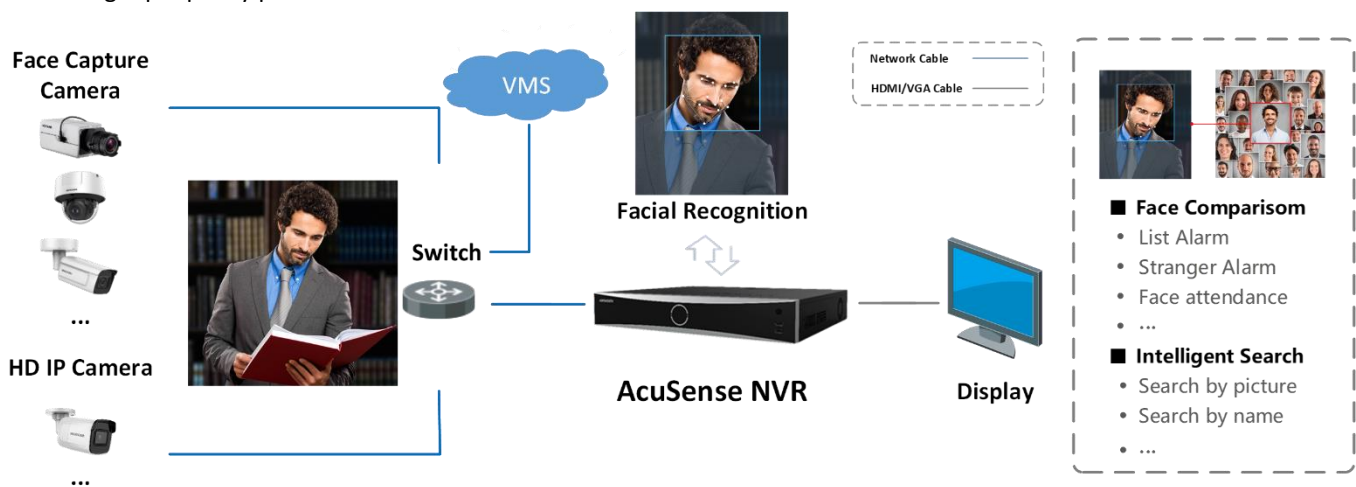

Network & Ethernet Access

- 16 independent PoE network interfaces
- 1 self-adaptive 10/100/1000 Mbps Ethernet interface
- Hik-Connect & DDNS (Dynamic Domain Name System) for easy network management

Typical Application

Facial Recognition and Face Picture Comparison

Modeling and analyzing face pictures captured by cameras. Realize blacklist alarm and stranger alarm via face picture library. Search target people by picture and name features.