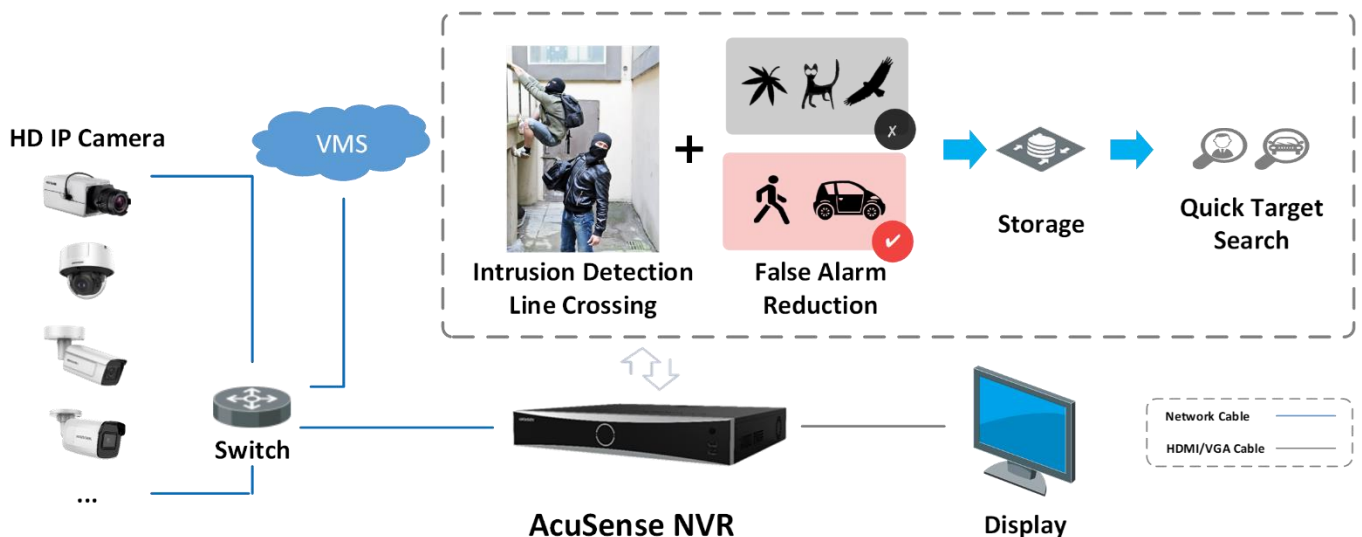

Perimeter Protection

Adopt deep learning algorithm to reduce false alarm, effectively reduces the false alarm caused by tree branches, leaves, shadow, light, vehicles, small animals, etc.