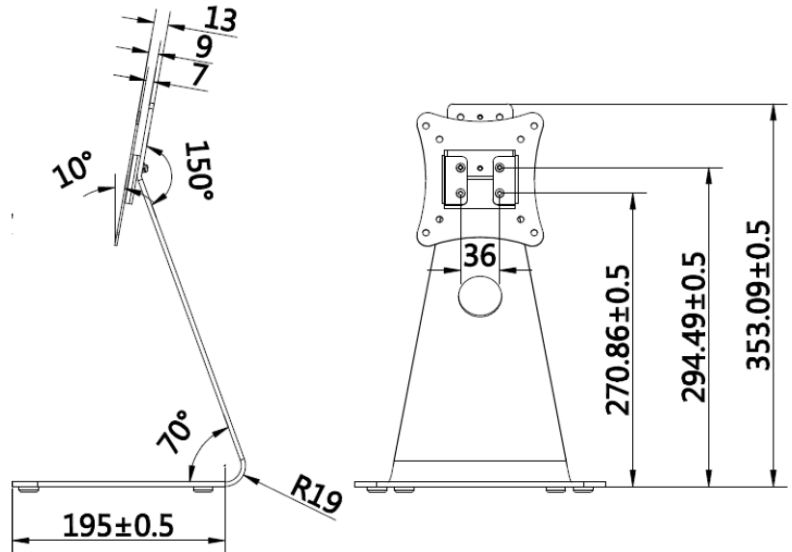

DS-DM0701BL

Desk Stand for DS-K1T671TM-3XF Temperature Screening Terminal

Dimensions

- Solid Steel Structure
- Cold-Rolled Steel Plate (SPCC)
- Quick and Easy Installation

Specifications

| DS-DM0701BL | |
|------------------------|--|
| Color | Black and silver |
| Material | Cold-rolled steel plate (SPCC) |
| Dimensions (L x W x D) | 7.6" x 14.3" x 7.7" (193 mm x 353.5 mm x 195.5 mm) |
| Net Weight | 4.85 ± 1.1 lbs (2.2 ± 0.5 kg) |
| Gross Weight | 5.51 ± 1.1 lbs (2.5 ± 0.5 kg) |