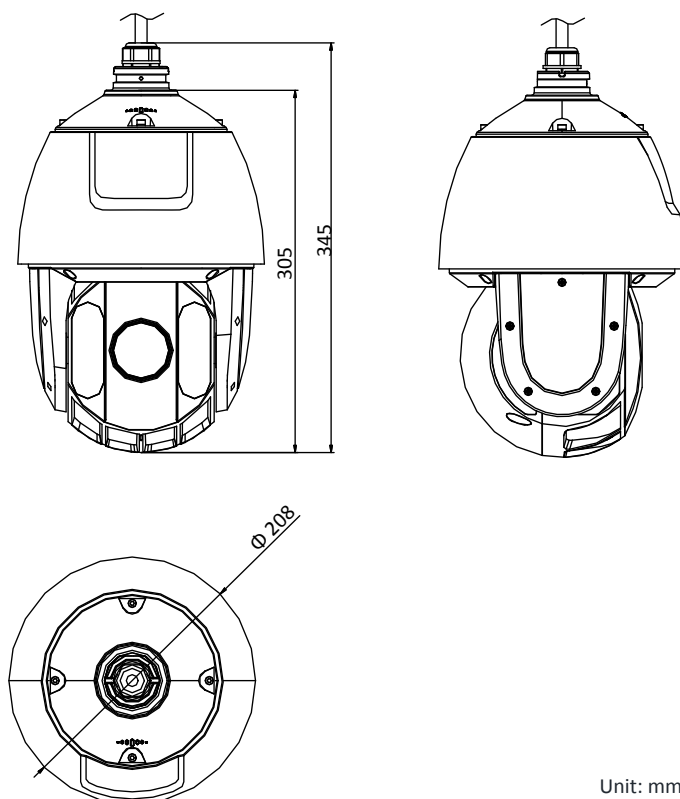

Working Temperature	-30°C to 65°C (-22°F to 149°F)
Working Humidity	≤ 90%
Protection Level	IP66 Standard, 4000V Lightning Protection, Surge Protection and Voltage Transient Protection
Material	ADC 12, PC, PC+10% GF
Dimensions	Φ 208 mm × 345 mm (Φ 8.19" × 13.58")
Weight	Approx. 3.3 kg (7.28 lb)

DORI

The DORI (detect, observe, recognize, identify) distance gives the general idea of the camera ability to distinguish persons or objects within its field of view.

It is calculated based on the camera sensor specification and the criteria given by EN 62676-4: 2015.

DORI	Detect	Observe	Recognize	Identify
Definition	25 px/m	63 px/m	125 px/m	250 px/m
Distance (Tele)	1963.6 m (6442.4 ft)	779.2 m (2556.5 ft)	392.7 m (1288.5 ft)	196.4 m (644.2 ft)

Available Model

DS-2DE5232IW-AE (C), 24 VAC & Hi-PoE

Dimensions