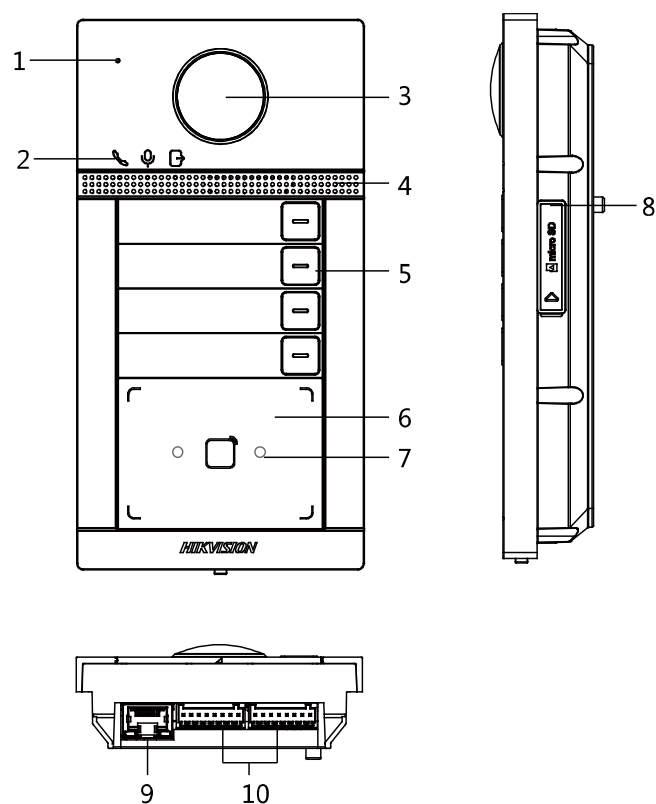

Power supply	IEEE802.3af, standard PoE 12 VDC
Power consumption	< 10 W
Working temperature	-40° C to 53° C(-40° F to 127.4° F)
Working humidity	10% to 95%
Installation	Surface mounting/ Flush mounting
Dimension	174 mm × 91 mm × 29 mm

Available Model

DS-KV8413-WME1

Appearance and Interfaces

No.	Description	No.	Description
1	Microphone	6	Card Reading Area
2	Indicator	7	IR Light
3	Camera	8	MicroSD Card Slot & Debugging Port
4	Loudspeaker	9	LAN
5	Button	10	Terminals