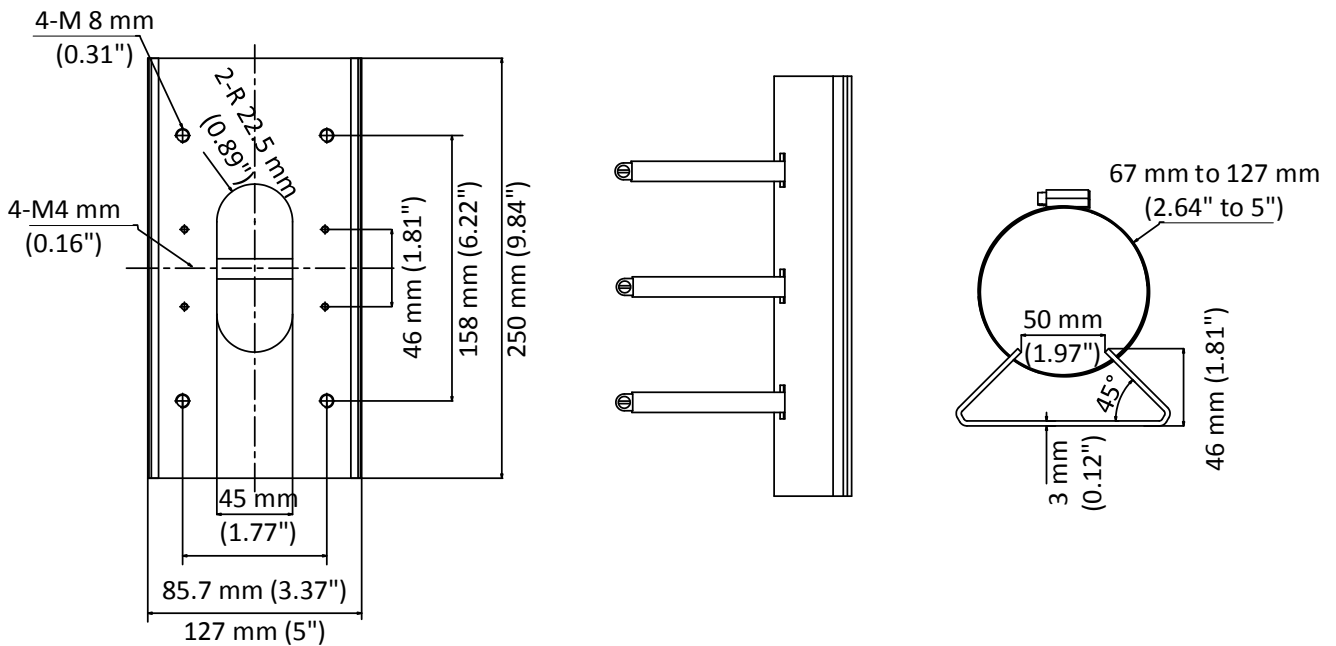

#### Feature

- Stainless steel with surface spray treatment
- Adjustable diameter from 67 mm to 127 mm

#### Dimension

#### Parameter

|            |  |
|------------|--|
| Model      | DS-1475ZJ-SUS-Black                          |
| Parameters | Vertical Pole Mount                          |
| Appearance | Hikvision Black                              |
| Material   | Stainless Steel                              |
| Dimension  | 250 mm × 127 mm × 46 mm (9.84" × 5" × 1.81") |
| Weight     | Approx. 1205 g (2.66 lb.)                    |

#### Note

- Waterproof rubber is necessary for the outdoor application.
- The pole should be capable of supporting at least 3 times as much as the total weight of the camera and the mount.
- The maximum load capacity of the mount is 10 kg (22.05 lb.).