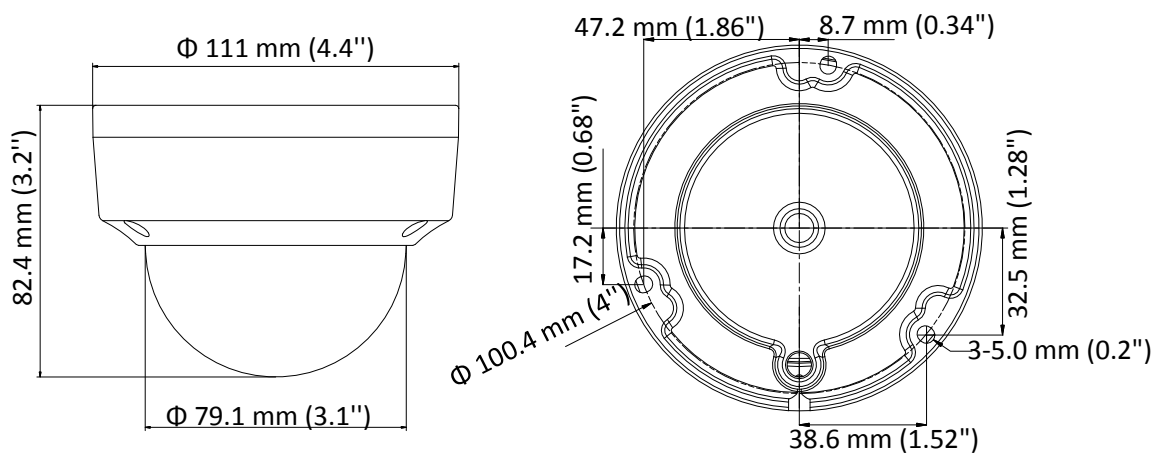

Order Model

DS-2CE57H8T-VPITF

Dimension