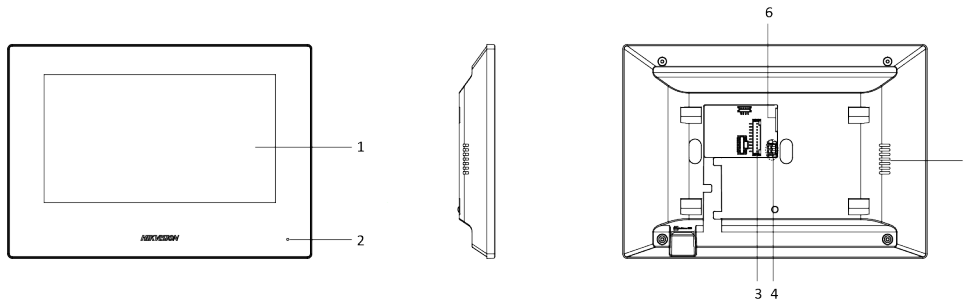

Available Model

DS-KH6320-WTE2

Physical Interface

No.	Description
1	Display Screen
2	Microphone
3	Alarm Terminal
4	Power Interface
5	Loudspeaker
6	Network Interface and Power Supply

Distributed by