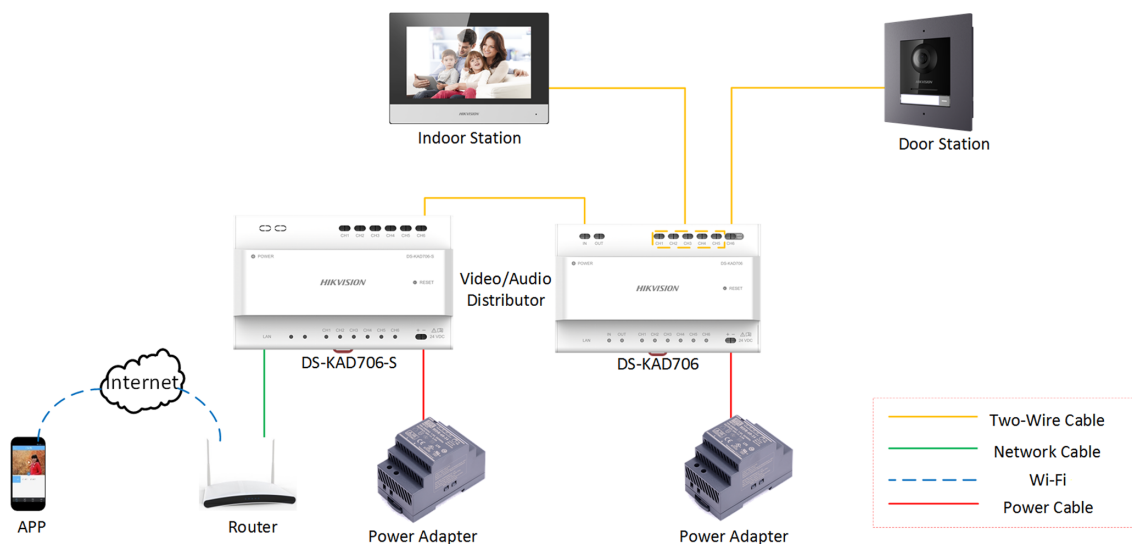

DS-KH6320-WTE2 Indoor Station

Key Feature

- Two-pin wire for power supply and network access
- UI V2.0: User friendly design
- 7-inch colorful touch screen with resolution 1024 × 600
- 2-ch transmission plan
- Stores messages and captured pictures in the TF card
- Remote unlocking via the client software or the mobile client
- Views live videos of door stations and linked cameras
- Supports wireless network

Specification

Model	DS-KH6320-WTE2	
System	Processor basic frequency	1 G
	Memory	128 MB
	Flash	16 MB (32 MB hardware compatibility)
	Operation system	Embedded Linux operation system
Display	Display screen	7-inch TFT LCD
	Display resolution	1024 × 600
	Operation method	Capacitive touch
Audio	Audio Input	Build-in omnidirectional microphone
	Audio output	Built-in loudspeaker
	Volume	Local or software control

Model		DS-KH6320-WTE2
	Audio compression standard	G.711 U
	Audio compression rate	64 Kbps
	Audio quality	Noise suppression and echo cancellation
Network	Wired network	BroadR-Reach
	Wireless network	Wi-Fi 802.11b/g/n
	Protocol	TCP/IP, SIP, RTSP
Interface	Network interface	Two-wire interface
	RS-485	1
	Alarm input	8 zones alarm input
	Relay output	2
	TF card	Support, Max. 32 GB
	Power interface	Two-wire interface
Extended Application	Mobile client	Support
	Indoor call elevator	Support
	IPC	Support
General	Power supply mode	Two-wire
	Power consumption	≤ 6 W
	Working temperature	-10 °C to 50 °C (-14 °F to 122 °F)
	Working humidity	0% to 90%
	Dimensions (W × H × D)	200 mm × 140 mm × 15.1 mm (7.87" × 5.51" × 0.59")

Typical Application

Available Model

DS-KH6320-WTE2

Physical Interface

No.	Description
1	Display Screen
2	Microphone
3	Alarm Terminal
4	Power Interface
5	Loudspeaker
6	Network Interface and Power Supply

Distributed by