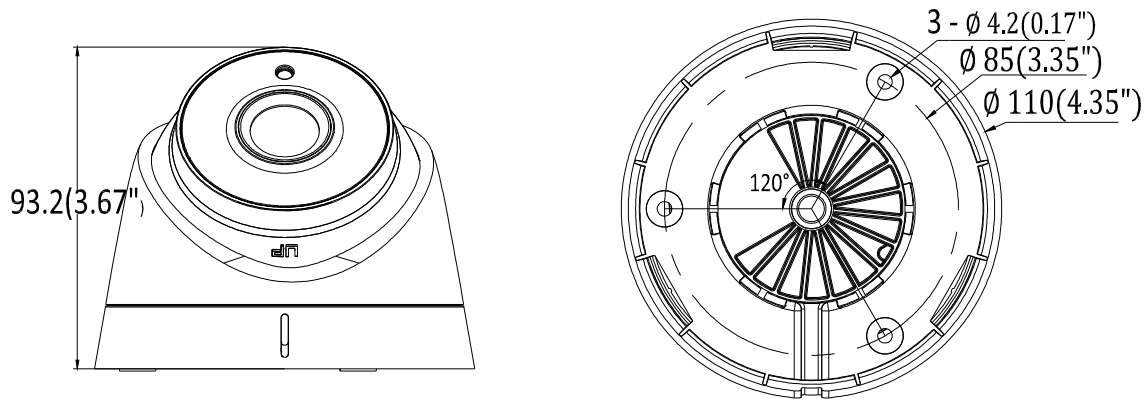

Dimensions