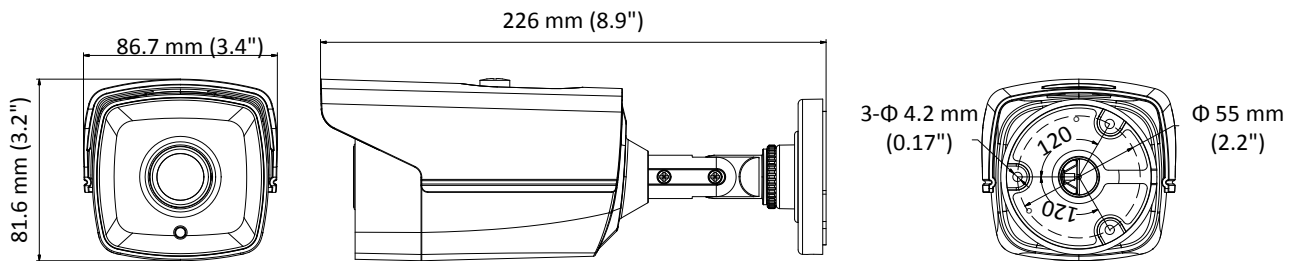

Dimensions