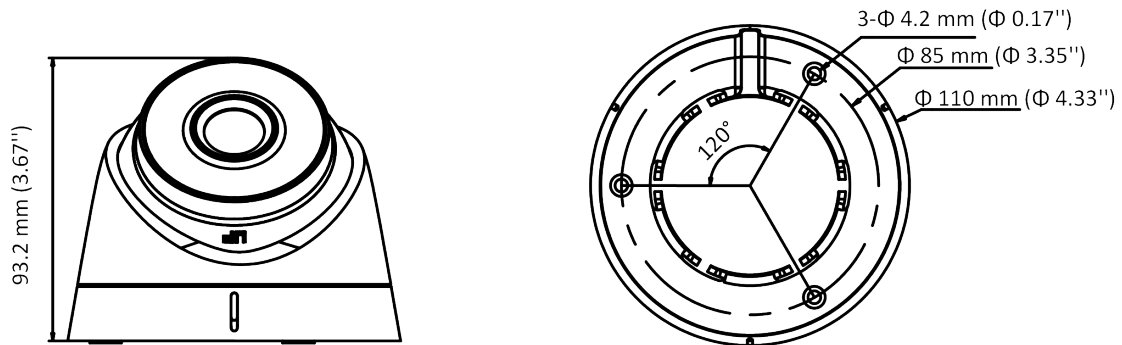

DS-2CE56D0T-IT1F 2 MP Camera

- 2 MP, 1920 × 1080 resolution
- 2.8 mm, 3.6 mm, 6 mm fixed focal lens
- 4 in 1 video output (switchable TVI/AHD/CVI/CVBS)
- Smart IR, up to 30 m IR distance
- IP67

Specification

Camera	
Image Sensor	2 MP CMOS
Signal System	PAL/NTSC
Resolution	1920 (H) × 1080 (V)
Frame Rate	TVI: 1080P@30fps, 1080P@25fps CVI: 1080P@30fps, 1080P@25fps AHD: 1080P@30fps, 1080P@25fps CVBS: PAL/NTSC
Min. illumination	0.01 Lux@(F1.2, AGC ON), 0 Lux with IR
Shutter Time	PAL: 1/25 s to 1/50, 000 s NTSC: 1/30 s to 1/50, 000 s
Lens	2.8 mm, 3.6 mm, 6 mm fixed lens
Field of View	2.8 mm, horizontal FOV: 106.4°, vertical FOV: 57.9°, diagonal FOV: 124.6° 3.6 mm, horizontal FOV: 79.6°, vertical FOV: 43.5°, diagonal FOV: 93.7° 6 mm, horizontal FOV: 51.9°, vertical FOV: 30°, diagonal FOV: 58.8°
Lens Mount	M12
Day & Night	ICR
WDR (Wide Dynamic Range)	Digital WDR
Angle Adjustment	Pan: 0 to 360°, Tilt: 0 to 75°, Rotation: 0 to 360°
Menu	
Image Mode	STD/HIGH-SAT
AGC	Yes
Day/Night Mode	Auto/Color/BW (Black and White)
White Balance	Auto/Manual
AE (Auto Exposure) Mode	DWDR/BLC/HLC/Global
Noise Reduction	2D DNR
Language	English
Function	Brightness, Sharpness, Smart IR
Interface	
Video Output	Switchable TVI/AHD/CVI/CVBS
General	
Operating Conditions	-40 °C to 60 °C (-40 °F to 140 °F), humidity 90% or less (non-condensing)
Power Supply	12 VDC ± 25%
Power Consumption	Max. 2.2 W
Protection Level	IP67
Material	Plastic
IR Range	Up to 30 m
Communication	HIKVISION-C

General	
Dimensions	Φ 110 mm × 93.2 mm (Φ 4.33" × 3.67")
Weight	Approx. 211 g (0.47 lb.)

Available Model

DS-2CE56D0T-IT1F

Dimension

Accessory

DS-1272ZJ-110-TRS
Wall Mount

DS-1275ZJ-SUS
Vertical Pole Mount

DS-1276ZJ-SUS
Corner Mount