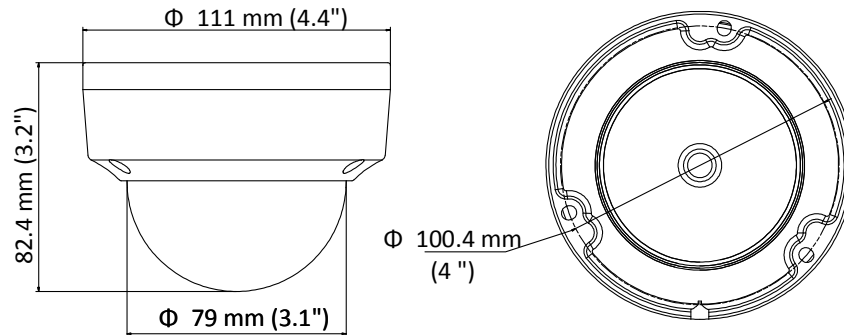

Available Models

DS-2CD1121-I

Dimension

Accessory

Distributed by

HIKVISION®

Headquarters

No.555 Qianmo Road, Binjiang District,
Hangzhou 310051, China
T +86-571-8807-5998
overseasbusiness@hikvision.com

Hikvision USA
T +1-909-895-0400
sales.usa@hikvision.com

Hikvision Europe
T +31-23-55-42-770
info.eu@hikvision.com

Hikvision Middle East
T +971-4-8816086
salesme@hikvision.com

Hikvision Russia
T +7-495-669-67-99
saleru@hikvision.com

Hikvision India
T +91-22-28469900
sales@pramahikvision.com

Hikvision Italy
T +39-0438-6902
info.it@hikvision.com

Hikvision France
T +33(0)1-85-330-450
info.fr@hikvision.com

Hikvision Spain
T +34-91-737-16-55
info.es@hikvision.com

Hikvision Poland
T +48-22-460-01-50
poland@hikvision.com

Hikvision UK
T +01628-902140
support.uk@hikvision.com

Hikvision Singapore
T +65-6684-4718
sg@hikvision.com

Hikvision Oceania
T +61-2-8599-4233
salesau@hikvision.com

Hikvision Canada
T +1-909-895-0400
sales.usa@hikvision.com

Hikvision Korea
T +82-31-731-8841
sales.korea@hikvision.com

Hikvision Brazil
T +55 11 3318-0050
Latam.support@hikvision.com

Hikvision Africa
T +27 (10) 0351172
sale.africa@hikvision.com

Hikvision Hong Kong
T +852-2151-1761