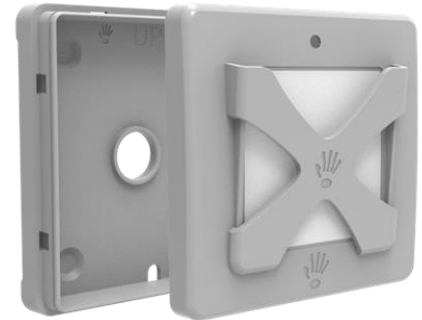

## Single door compact access controllers Populus O-3-A / K-3-A / X-3-A (13,56 MHz)

**Populus O-3-A**

**Populus K-3-A**

**Populus X-3-A**

- Single door compact access controllers with built-in proximity cards and tags readers with capacitive keypad or card holder
- In O, K or X type casing for surface installation (standard version)
- Reading frequency 13,56MHz
- RS-485 and TCP/IP communication
- Internal memory for 30.000 cards (expandable to 100.000) and 100.000 events)
- Door status and push buttons inputs, transistor door strike output
- For advanced access control systems and home automation
- Designed for business and government buildings, hotels, R&D facilities, financial institutions, server rooms, archives, warehouses, hospitals, shops, labs, etc.
- Color changing transparent part of the casing and buzzer for door status signalization (white – locked, green – unlocked, red - error)
- Optional wall box for flush mounting
- IP 21 - surface installation, IP 65 - into optional Wall Box for flush mounting

### TECHNICAL DATA

- **Dimension:**
- **surface installation (standard option): 90 x 90 x 20 mm**
- **flush mounting (into optional wall box): 90 x 90 x 12 mm**
- **Reading frequency: 13,56 MHz**
- **Reading distance: up to 7 cm**
- **Internal memory for 30.000 cards (expandable to 100.000) and 100.000 events)**
- **Protection: surface installation: IP21, flush mounting: IP65**
- **External power supply 9 to 14 V DC (Spider W5, Spider W40), 230 V AC with optional wall box with built-in power supply)**
- **Anti-tamper alarm**
- **Operating temperature: from -20° to +40° C**
- **Max. current consumption: 0.2 A**
- **Color changing transparent part of the casing and buzzer for door status signalization**