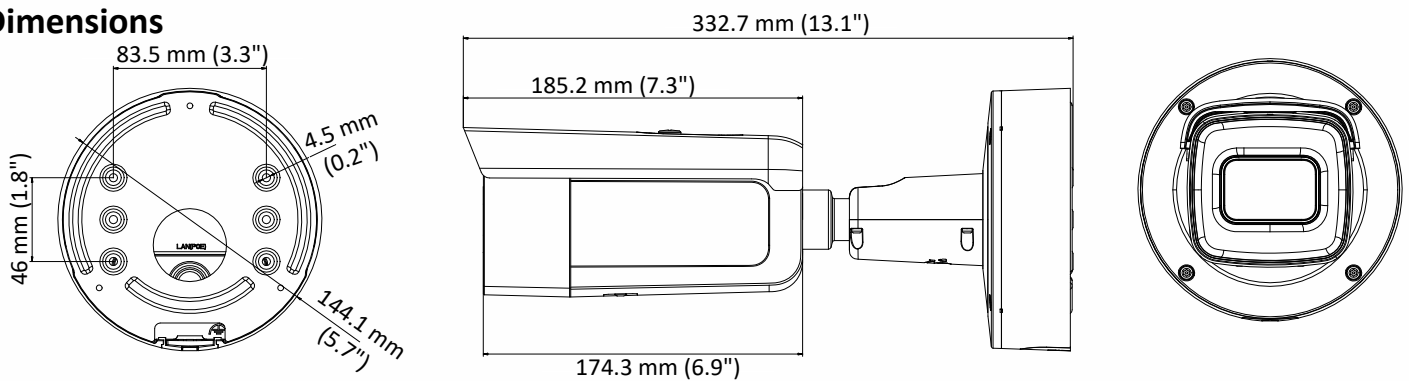

Dimensions

Accessories

Vertical Pole Mount

Corner Mount

Vertical Pole Mount

Distributed by