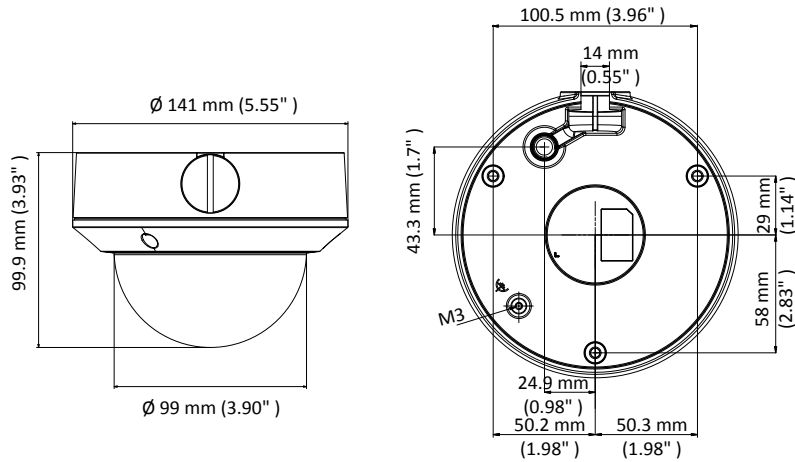

Order Models

DS-2CE5AD0T-VPIT3F

Dimension