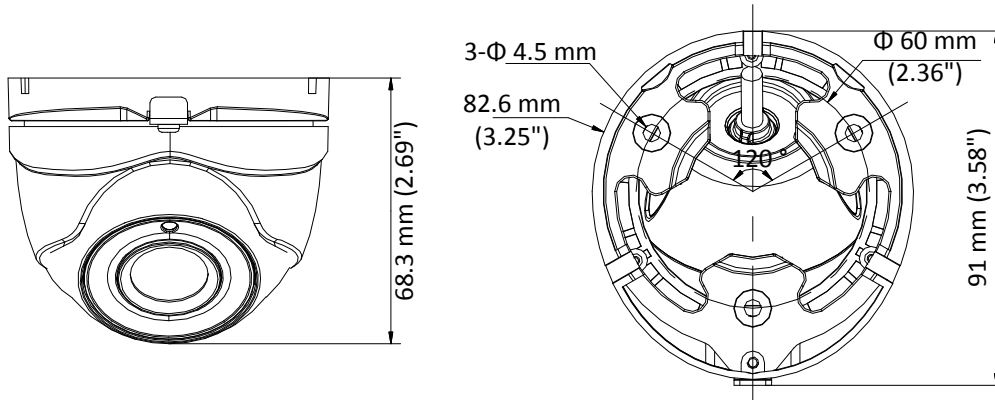

Key Features

- 2 MP high performance COMS
- Ultra-Low Light
- 1920 × 1080 resolution
- 2.8 mm, 3.6 mm, 6 mm fixed focal lens
- 120 dB true WDR, 3D DNR
- EXIR 2.0, Smart IR, up to 20 m IR distance
- IP67
- Up the Coax (HIKVISION-C)

Specification

Camera	
Image Sensor	2.0 megapixel progressive scan CMOS
Signal System	PAL/NTSC
Frame Rate	PAL: 1080p@25fps NTSC: 1080p@30fps
Resolution	1920 (H) × 1080 (V)
Min. illumination	Color: 0.005 Lux @ (F1.2, AGC ON), 0 Lux with IR
Shutter Time	PAL: 1/25 s to 1/50, 000 s NTSC: 1/30 s to 1/50, 000 s
Slow Shutter	Max. 16 times
Lens	2.8 mm, 3.6 mm, 6 mm fixed focal lens
Horizontal Field of View	103.5° (2.8 mm), 82.6° (3.6 mm), 54.4° (6 mm)
Lens Mount	M12
Day & Night	IR cut filter
Angle Adjustment	Pan: 0° to 360°, Tilt: 0° to 75°, Rotate: 0° to 360°
Synchronization	Internal synchronization
WDR (Wide Dynamic Range)	> 120 dB
Menu	
AGC	Support
Day/Night Mode	Auto/Color/BW (Black and White)
White Balance	ATW/MANUAL
Privacy Mask	ON/OFF, 4 programmable privacy masks
Motion Detection	4 programmable motion areas
Backlight Compensation	WDR/BLC/OFF
3D DNR (Digital Noise Reduction)	Level 1 to 10
Language	English, Chinese
Functions	Brightness, Sharpness, Mirror, Smart IR
Interface	
Video Output	1 HD analog output
General	
Operating Conditions	-40 °C to 60 °C (-40 °F to 140 °F), humidity: 90% or less (non-condensation)
Power Supply	12 VDC ±25%
Power Consumption	Max. 3.6 W
Ingress Protection	IP67
Material	Metal
IR Range	Up to 20 m
Communication	Up the coax, Protocol: HIKVISION-C (TVI output)
Dimensions	91 mm × 82.6 mm × 68.3 mm (3.58" × 3.25" × 2.69")
Weight	Approx. 350 g (0.77 lb.)

Order Models

DS-2CE56D8T-ITM

Dimension

Accessory

DS-1280ZJ-XS
Junction Box

DS-1272ZJ-110-TRS
Wall Mounting Bracket

DS-1276ZJ-SUS
Corner Mounting Bracket

DS-1275ZJ-SUS
Vertical Pole Mounting Bracket